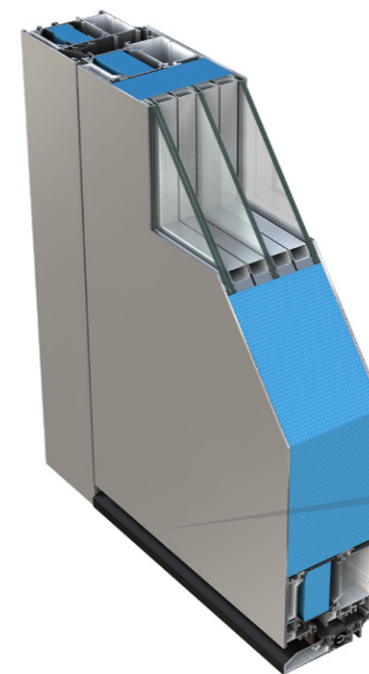

S-200 SERIES UNIQUE CONSTRUCTION

Cylinder with steel guard

Black Butt Hinge

Silver Butt Hinge

Hook lock

WINKHAUS ENTRYGUARD

A purpose designed extra locking system with integral guard bar. Far stronger than a flimsy door chain and can be left permanently engaged. Provides perfect peace of mind when answering the door.