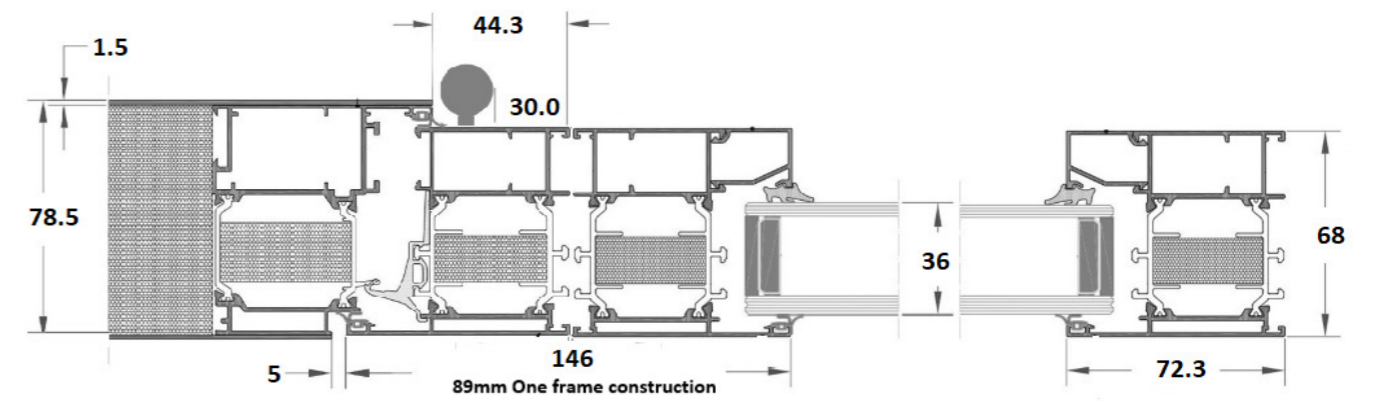

S-200 SERIES UNIQUE CONSTRUCTION