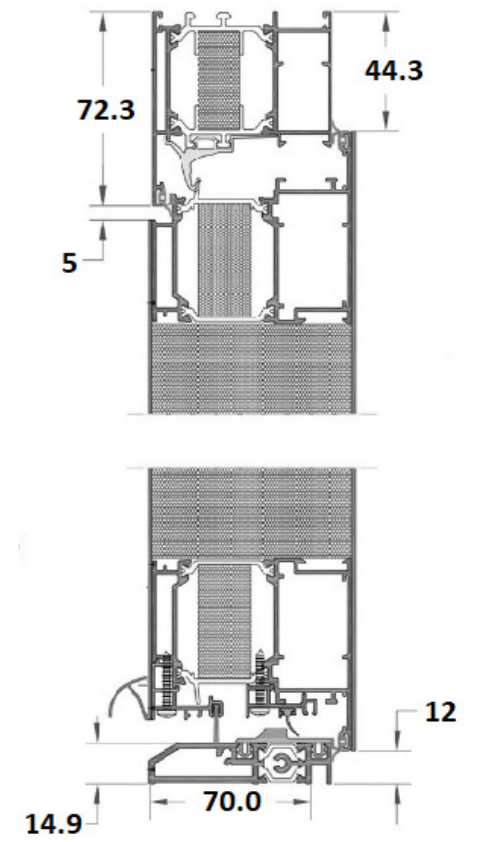

S-200 SERIES UNIQUE CONSTRUCTION