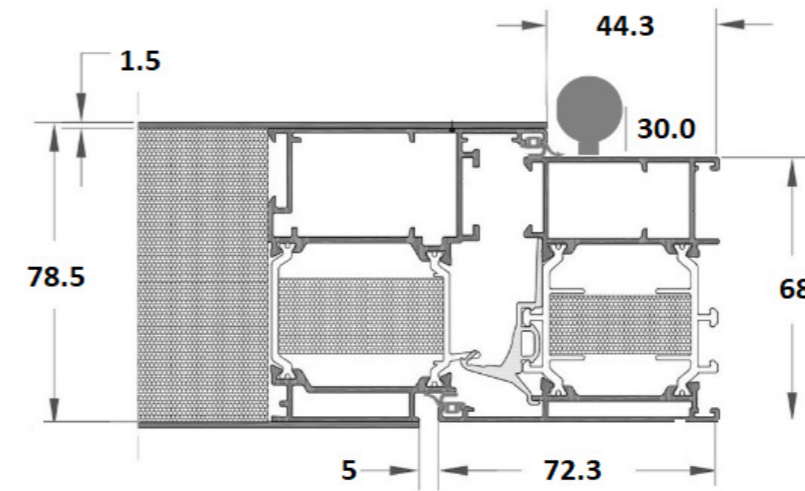

S-200 SERIES UNIQUE CONSTRUCTION