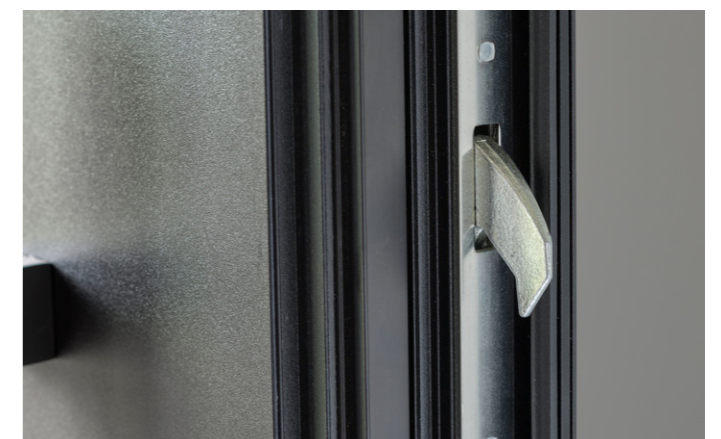

S-200 SERIES UNIQUE CONSTRUCTION

Cylinder with steel guard

Black Butt Hinge

Silver Butt Hinge

Hook lock

WINKHAUS ENTRYGUARD

A purpose designed extra locking system with integral guard bar. Far stronger than a flimsy door chain and can be left permanently engaged. Provides perfect peace of mind when answering the door.