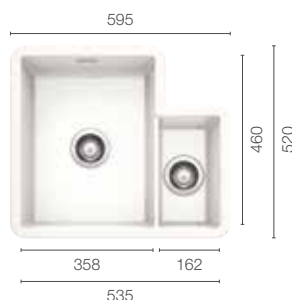

- Easy to care for
- Stain and acid resistant
- Colour safe
- Completely heat resistant
- Hygienic and suitable for food preparation

BLANCO VILLAE® Farmhouse double, Crystal White

Internal bowl depths: 195/195mm, External bowl height: 220mm

BLANCO VILLAE® Farmhouse single, Crystal White

Internal bowl depth: 196mm, External bowl height: 220mm

BLANCO VILLAE® Bowl and half, Crystal White

Internal bowl depths: 190/190mm

BLANCO VILLAE® Bowl and third, Crystal White

Internal bowl depths: 190/190mm

BLANCO VICUS® Single lever spray, Pewter

BLANCO VICUS® range of mixer taps.

The stunning elegant period design of the BLANCO VICUS® family ensures this mixer tap is the centrepiece in your kitchen. The VICUS® kitchen mixer taps combine elegance with classical design. Made to the highest of standards, this tap range features a swivel spout ensuring ease of operation.