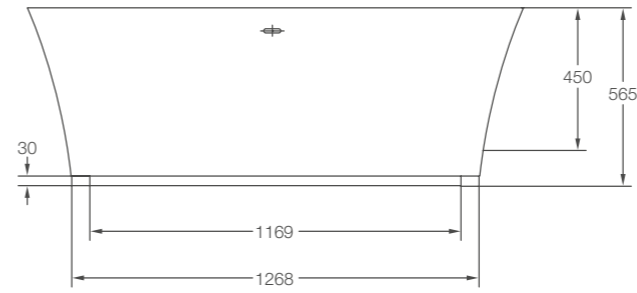

Armonia page 28

L: 1550 W: 750 H: 565

Weight empty 110 kg
Displaced capacity 222 litres
Material Natural Stone
Compatible wastes CW1, CW1N, CW3

Code: N18   **£2699**
Supplied with integrated overflow.