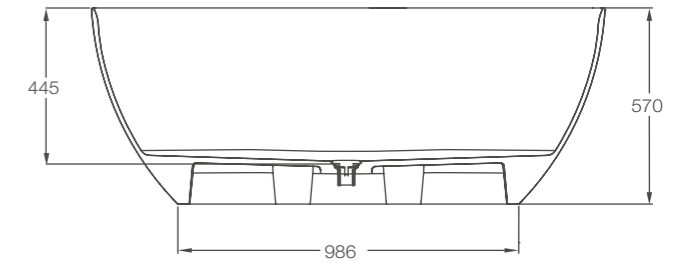

Formoso Petite page 10

L: 1500 W: 800 H: 570

Weight empty 67 kg
Displaced capacity 218 litres
Material ClearStone
Compatible wastes CW2, CW2NCS, CW3, CW11, CW13

Gloss Code: N1ACS **£2299**
Matt Code: N1ACSM **£2399**
Supplied with overflow undrilled.