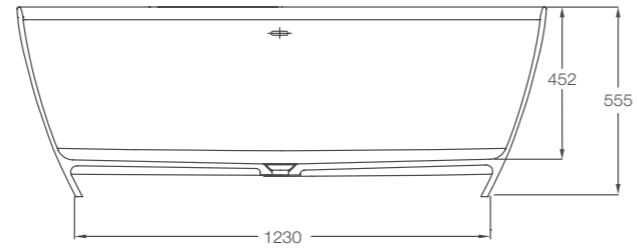

Vicenza Piccolo page 26

L: 1600 W: 750 H: 555

Weight empty 99.5 kg
Displaced capacity 255 litres
Material Natural Stone
Compatible wastes CW2, CW2NCS, CW3, CW11

Code: N6D   **£2599**
Supplied with integrated overflow.