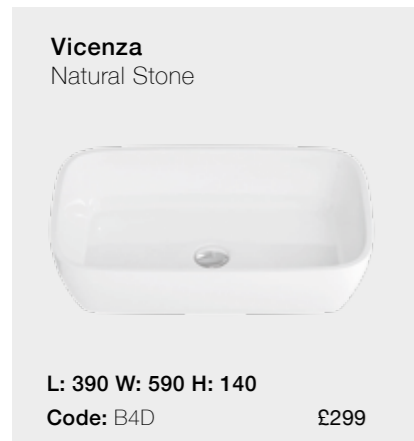

Code: N11ACS £1699

Claw feet needed to complete this bath, see page 67. Supplied with overflow undrilled. Not suitable for rim mounted taps.

Traditional *bath legs*

Claw feet chrome

Code: L1C
 £259

Claw feet white

Code: L1W
 £259

Claw feet black

Code: L1B
 £259

These feet are essential to complete the following baths:

Batello
 Classico
 Romano Grande
 Romano Petite

Basins and Brassware

Modern *basins*

Compatible Wastes: W22
All modern basins are without overflow

Traditional *basins*

Small roll top with stainless steel stand
Natural Stone

L: 470 W: 550 H: 880

Combined price £608

B7E basin £279
B7ES stand £329

Medium roll top with stainless steel stand
Natural Stone