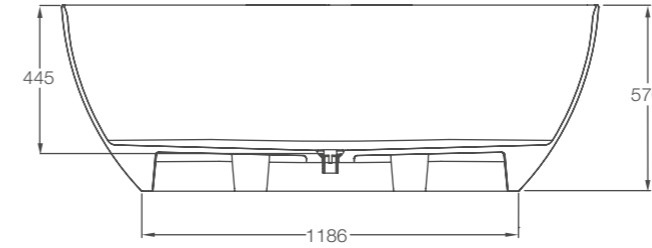

Formoso Grande page 10

L: 1690 W: 800 H: 570

Weight empty 84 kg
Displaced capacity 277 litres
Material ClearStone
Compatible wastes CW2, CW2NCS, CW3, CW11, CW13

Gloss Code: N2ACS **£2199**
Matt Code: N2ACSM **£2499**
Supplied with overflow undrilled.