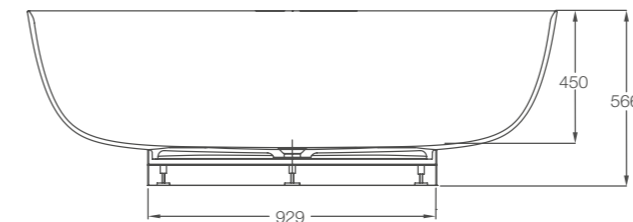

Puro with plinth page 18

L: 1700 W: 750 H: 566

Weight empty 74.5 kg
Displaced capacity 203 litres
Material ClearStone
Compatible wastes CW2, CW2NCS, CW3, CW11, CW13

Code: N15CS & N16PCS **£2998**

Supplied with overflow undrilled.