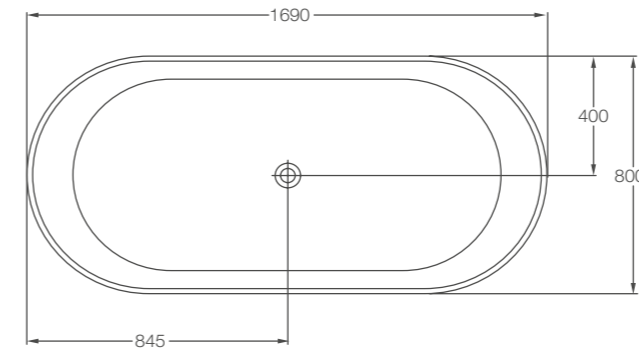

Formoso Grande page 10

L: 1690 W: 800 H: 570

Weight empty 84 kg
Displaced capacity 277 litres
Material ClearStone
Compatible wastes CW2, CW2NCS, CW3, CW11, CW13

Gloss Code: N2ACS **£2199**
Matt Code: N2ACSM **£2499**
Supplied with overflow undrilled.