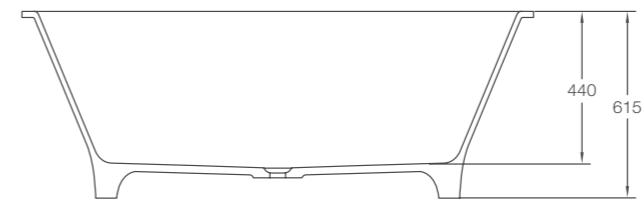

Lonio page 36

L: 1600 W: 800 H: 600/800

Weight empty 117 kg
Displaced capacity 230 litres
Material Natural Stone
Compatible wastes CW1, CW1N, CW3

Code: N14   **£2699**
Supplied with integrated overflow.

L: 1700 W: 760 H: 565

Weight empty 120 kg
Displaced capacity 219 litres
Material Natural Stone
Compatible wastes CW1, CW1N, CW3

Code: N17   **£2699**
Supplied with integrated overflow.

L: 1700 W: 750 H: 615

Weight empty 125 kg
Displaced capacity 239 litres
Material Natural Stone
Compatible wastes CW2, CW2N, CW3, CW11

Code: N19   **£2699**
Supplied without overflow hole undrilled.