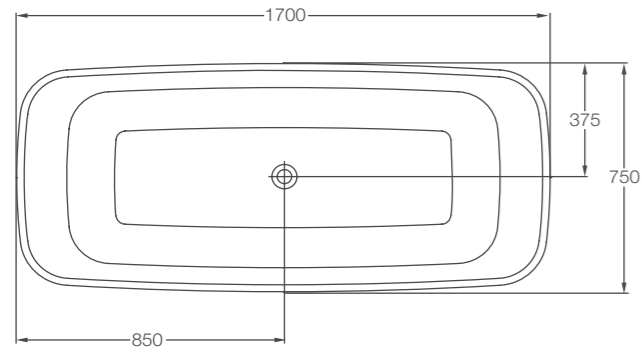

Modern ClearStone

Nuvola page 12