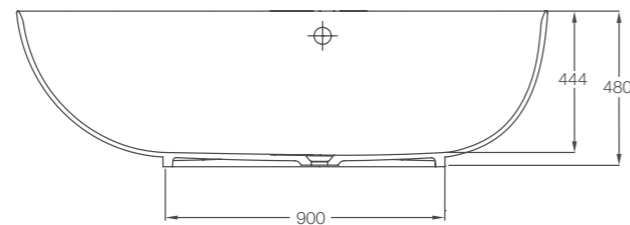

Teardrop Petite page 22

L: 1690 W: 820 H: 480

Weight empty 64 kg
Displaced capacity 190 litres
Material ClearStone
Compatible wastes CW2, CW2NCS, CW3, CW11, CW13

Code: M10FCS **£2399**
Supplied with overflow undrilled.