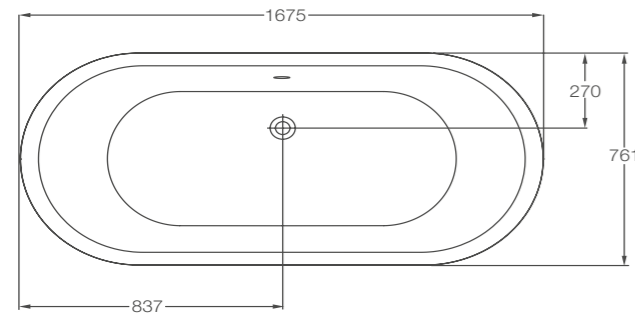

Traditional ClearStone

Balthazar page 40