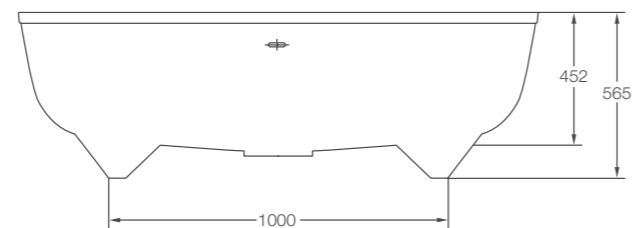

Lonio page 36

L: 1600 W: 800 H: 600/800

Weight empty 117 kg
Displaced capacity 230 litres
Material Natural Stone
Compatible wastes CW1, CW1N, CW3

Code: N14   **£2699**
Supplied with integrated overflow.

L: 1700 W: 760 H: 565

Weight empty 120 kg
Displaced capacity 219 litres
Material Natural Stone
Compatible wastes CW1, CW1N, CW3

Code: N17   **£2699**
Supplied with integrated overflow.

L: 1700 W: 750 H: 615

Weight empty 125 kg
Displaced capacity 239 litres
Material Natural Stone
Compatible wastes CW2, CW2N, CW3, CW11

Code: N19   **£2699**
Supplied without overflow hole undrilled.