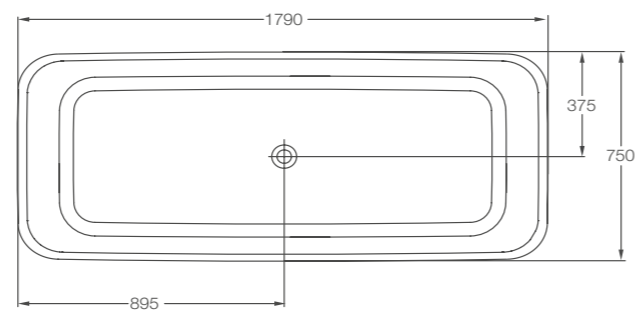

Palermo Grande page 14