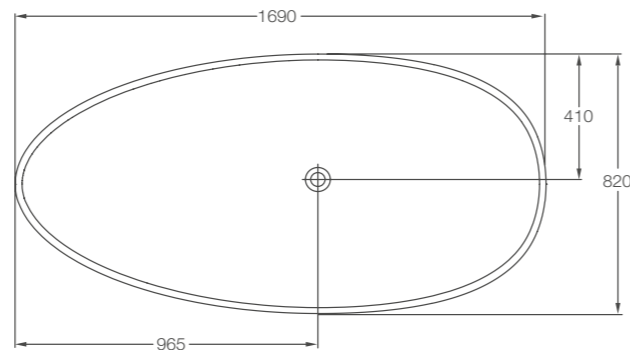

Teardrop Petite page 22

L: 1690 W: 820 H: 480

Weight empty 64 kg
Displaced capacity 190 litres
Material ClearStone
Compatible wastes CW2, CW2NCS, CW3, CW11, CW13

Code: M10FCS **£2399**
Supplied with overflow undrilled.