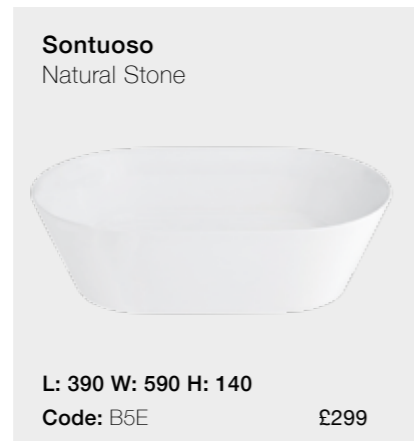

Code: N11ACS £1699

Claw feet needed to complete this bath, see page 67. Supplied with overflow undrilled. Not suitable for rim mounted taps.

Traditional *bath legs*

Claw feet chrome

Code: L1C
 £259

Claw feet white

Code: L1W
 £259

Claw feet black

Code: L1B
 £259

These feet are essential to complete the following baths:

Batello
 Classico
 Romano Grande
 Romano Petite

Basins and Brassware

Modern *basins*

Compatible Wastes: W22
All modern basins are without overflow

Traditional *basins*

Small roll top with stainless steel stand
Natural Stone

L: 470 W: 550 H: 880

Combined price £608

B7E basin £279
B7ES stand £329

Medium roll top with stainless steel stand
Natural Stone