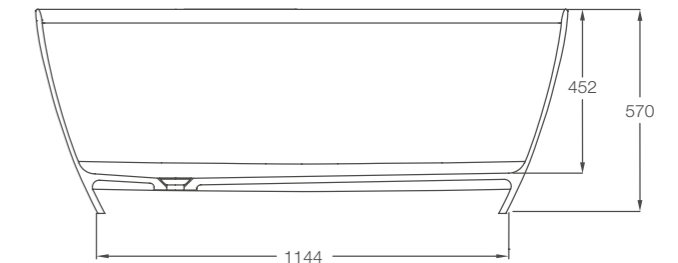

Vicenza Petite page 24

L: 1524 W: 800 H: 570

Weight empty 93 kg
Displaced capacity 237.5 litres
Material ClearStone
Compatible wastes CW2, CW2NCS, CW3, CW11, CW13

Code: N6DCS **£2299**
Supplied with overflow undrilled.