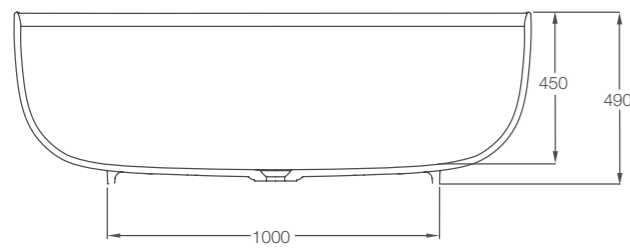

Modern ClearStone

Duo page 6

L: 1550 W: 950 H: 490

Weight empty 86.5 kg
Displaced capacity 342 litres
Material ClearStone
Compatible wastes CW2, CW2NCS, CW3, CW11, CW13

Code: N26CS **£2399**
Supplied with overflow undrilled.