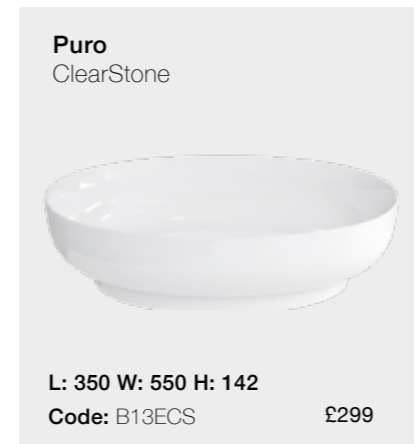

Code: N11ACS £1699

Claw feet needed to complete this bath, see page 67. Supplied with overflow undrilled. Not suitable for rim mounted taps.

Traditional *bath legs*

Claw feet chrome

Code: L1C
 £259

Claw feet white

Code: L1W
 £259

Claw feet black

Code: L1B
 £259

These feet are essential to complete the following baths:

Batello
 Classico
 Romano Grande
 Romano Petite

Basins and Brassware

Modern *basins*

Compatible Wastes: W22
All modern basins are without overflow

Traditional *basins*

Small roll top with stainless steel stand
Natural Stone

L: 470 W: 550 H: 880

Combined price £608

B7E basin £279
B7ES stand £329

Medium roll top with stainless steel stand
Natural Stone