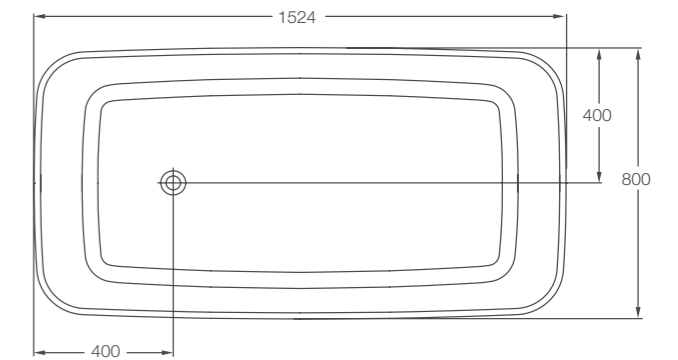

Vicenza Petite page 24

L: 1524 W: 800 H: 570

Weight empty 93 kg
Displaced capacity 237.5 litres
Material ClearStone
Compatible wastes CW2, CW2NCS, CW3, CW11, CW13

Code: N6DCS **£2299**
Supplied with overflow undrilled.