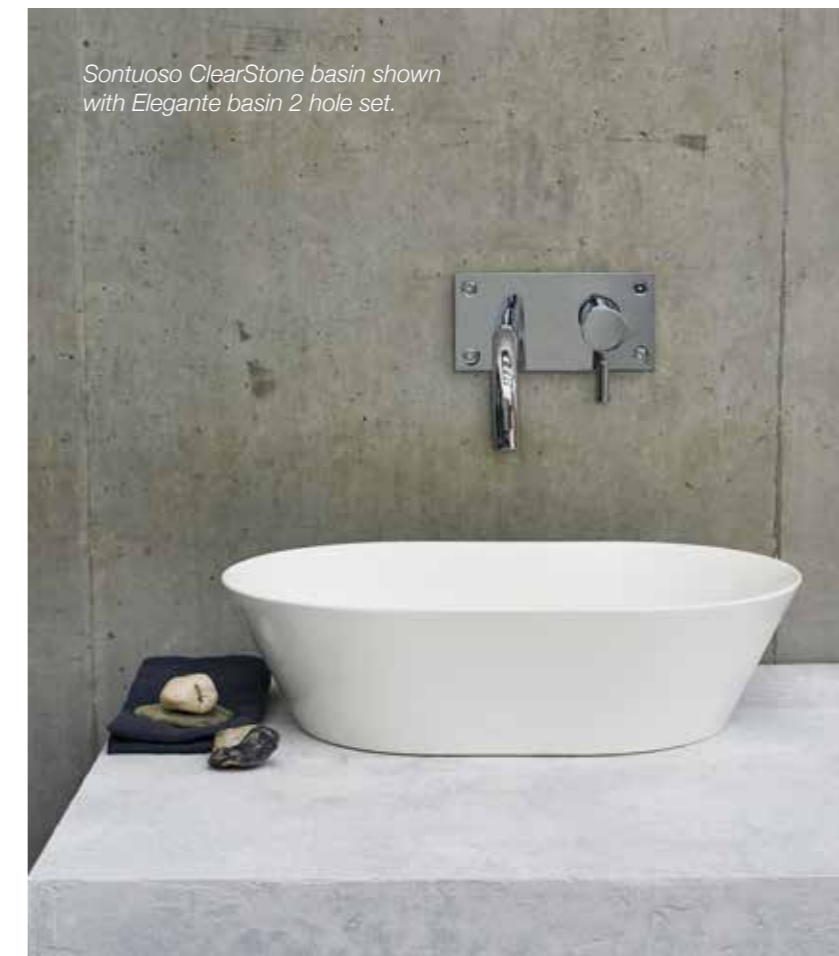

Sontuoso ClearStone

Sontuoso ClearStone basin shown with Elegante basin 2 hole set.

Sontuoso

L: 1690 W: 700 H: 585

Code: N8ECS
£2199

Sontuoso basin

L: 350 W: 550 H: 142

Code: B5ECS
£299