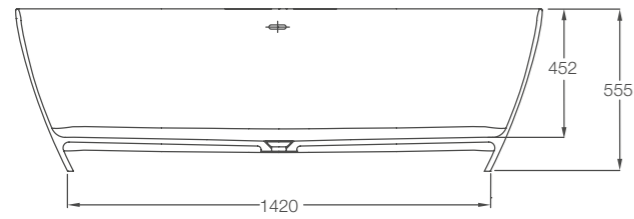

Modern Natural Stone

Vicenza page 26

L: 1790 W: 750 H: 555

Weight empty 110 kg
Displaced capacity 295 litres
Material Natural Stone
Compatible wastes CW2, CW2NCS, CW3, CW11

Code: N7D **£2699**
Supplied with integrated overflow.