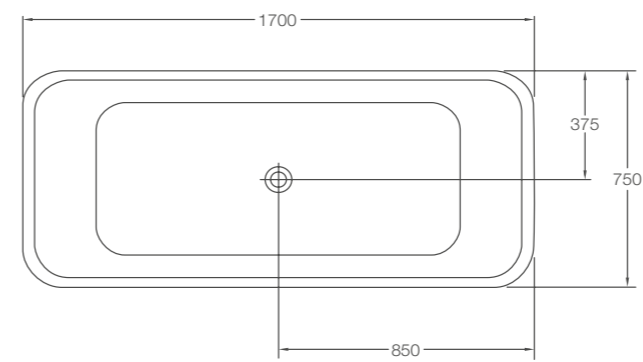

Lonio page 36

L: 1600 W: 800 H: 600/800

Weight empty 117 kg
Displaced capacity 230 litres
Material Natural Stone
Compatible wastes CW1, CW1N, CW3

Code: N14   **£2699**
Supplied with integrated overflow.

L: 1700 W: 760 H: 565

Weight empty 120 kg
Displaced capacity 219 litres
Material Natural Stone
Compatible wastes CW1, CW1N, CW3

Code: N17   **£2699**
Supplied with integrated overflow.

L: 1700 W: 750 H: 615

Weight empty 125 kg
Displaced capacity 239 litres
Material Natural Stone
Compatible wastes CW2, CW2N, CW3, CW11

Code: N19   **£2699**
Supplied without overflow hole undrilled.