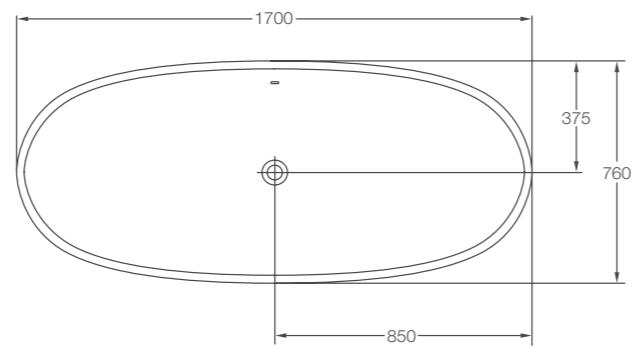

Vigore page 34