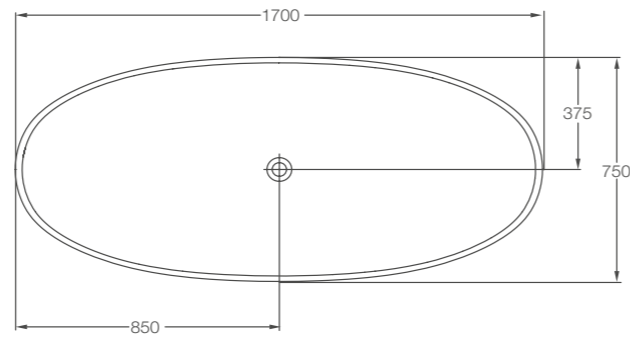

Puro page 18

L: 1700 W: 750 H: 490

Weight empty 64 kg
Displaced capacity 203 litres
Material ClearStone
Compatible wastes CW2, CW2NCS, CW3, CW11, CW13

Code: N15CS **£2499**

Supplied with overflow undrilled.