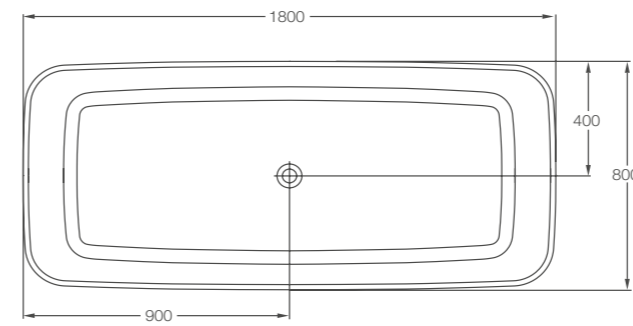

Vicenza Grande page 24

L: 1800 W: 750 H: 570

Weight empty 107 kg
Displaced capacity 294.5 litres
Material ClearStone
Compatible wastes CW2, CW2NCS, CW3, CW11, CW13

Code: N7DCS **£2199**
Supplied with overflow undrilled.