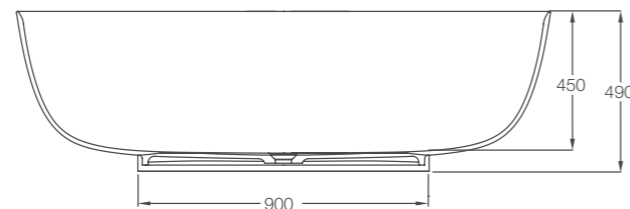

Puro page 18

L: 1700 W: 750 H: 490

Weight empty 64 kg
Displaced capacity 203 litres
Material ClearStone
Compatible wastes CW2, CW2NCS, CW3, CW11, CW13

Code: N15CS **£2499**

Supplied with overflow undrilled.