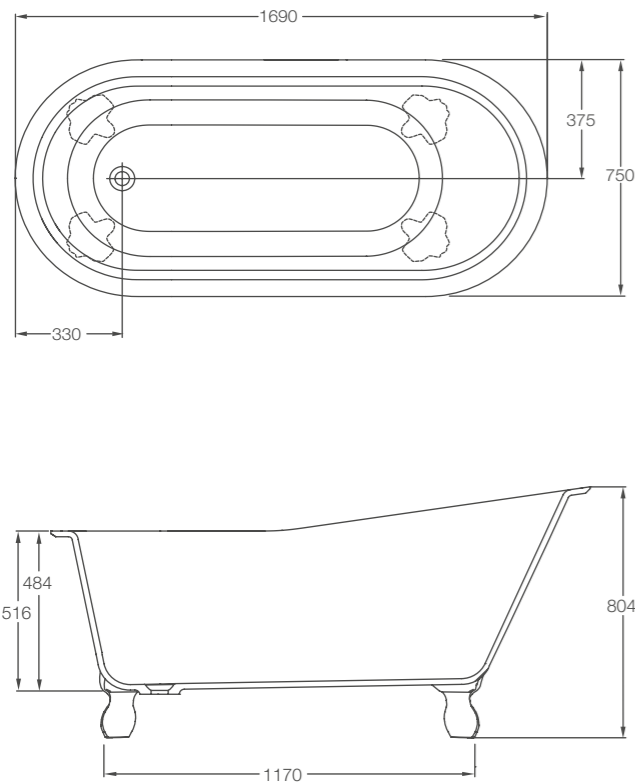

Traditional *ClearStone*

Romano Grande page 48

L: 1690 W: 750 H: 516

Weight empty 75 kg
Displaced capacity 167 litres
Material ClearStone
Compatible wastes CW2, CW2NCS, W4
CW3, CW11, W21

Code: N11BCS £1799

Claw feet needed to complete this bath, see page 67. Supplied with overflow undrilled. Not suitable for rim mounted taps.