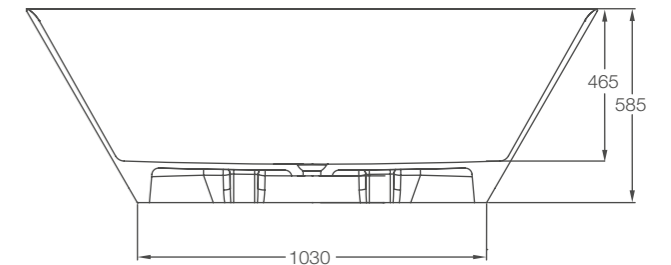

Suntuoso page 20

L: 1690 W: 700 H: 585

Weight empty 74 kg
Displaced capacity 179 litres
Material ClearStone
Compatible wastes CW2, CW2NCS, CW3, CW11, CW13

Code: N8ECS **£2199**

Supplied with overflow undrilled.