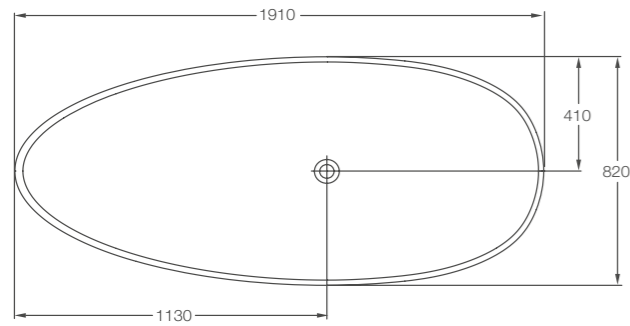

Modern ClearStone

Teardrop Grande page 22

L: 1910 W: 820 H: 480

Weight empty 69.5 kg
Displaced capacity 213 litres
Material ClearStone
Compatible wastes CW2, CW2NCS, CW3, CW11, CW13

Code: M11FCS **£2499**
Supplied with overflow undrilled.