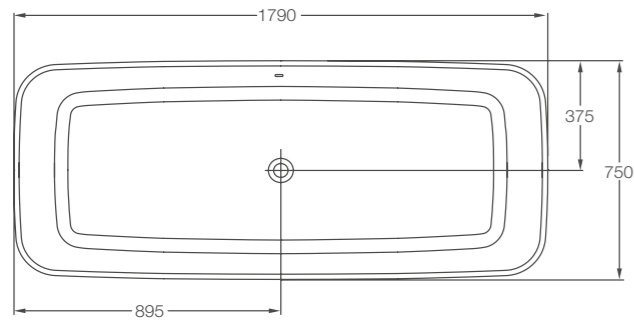

Modern Natural Stone

Vicenza page 26

L: 1790 W: 750 H: 555

Weight empty 110 kg
Displaced capacity 295 litres
Material Natural Stone
Compatible wastes CW2, CW2NCS, CW3, CW11

Code: N7D **£2699**
Supplied with integrated overflow.