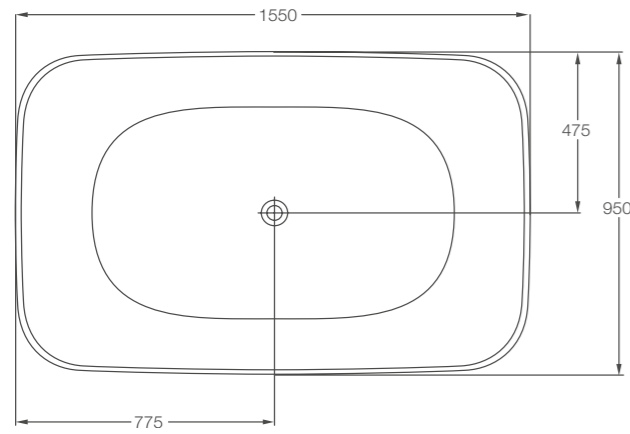

Modern ClearStone

Duo page 6

L: 1550 W: 950 H: 490

Weight empty 86.5 kg
Displaced capacity 342 litres
Material ClearStone
Compatible wastes CW2, CW2NCS, CW3, CW11, CW13

Code: N26CS **£2399**
Supplied with overflow undrilled.