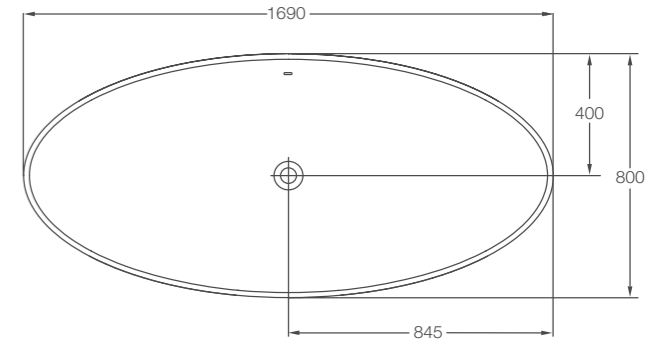

Armonia page 28

L: 1550 W: 750 H: 565

Weight empty 110 kg
Displaced capacity 222 litres
Material Natural Stone
Compatible wastes CW1, CW1N, CW3

Code: N18 **£2699**
Supplied with integrated overflow.

Lacrima page 30