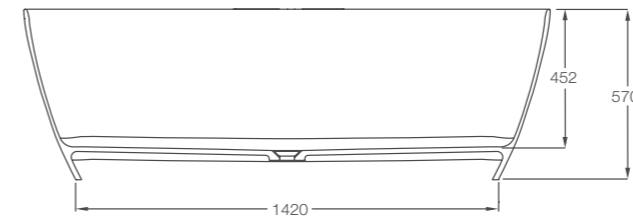

Vicenza Grande page 24

L: 1800 W: 750 H: 570

Weight empty 107 kg
Displaced capacity 294.5 litres
Material ClearStone
Compatible wastes CW2, CW2NCS, CW3, CW11, CW13

Code: N7DCS **£2199**
Supplied with overflow undrilled.