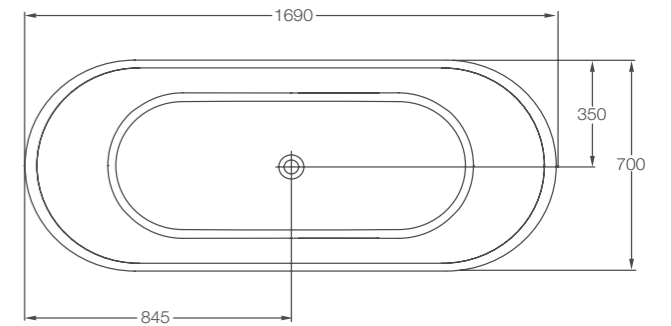

Suntuoso page 20

L: 1690 W: 700 H: 585

Weight empty 74 kg
Displaced capacity 179 litres
Material ClearStone
Compatible wastes CW2, CW2NCS, CW3, CW11, CW13

Code: N8ECS **£2199**

Supplied with overflow undrilled.