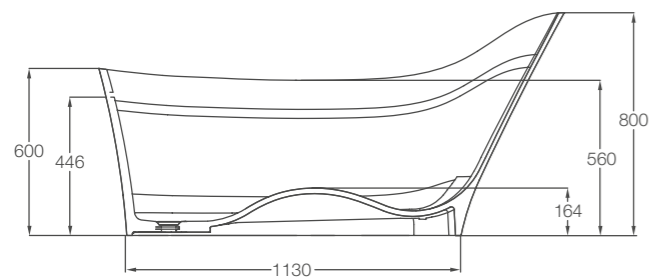

Lonio page 36

L: 1600 W: 800 H: 600/800

Weight empty 117 kg
Displaced capacity 230 litres
Material Natural Stone
Compatible wastes CW1, CW1N, CW3

Code: N14   **£2699**
Supplied with integrated overflow.

L: 1700 W: 760 H: 565

Weight empty 120 kg
Displaced capacity 219 litres
Material Natural Stone
Compatible wastes CW1, CW1N, CW3

Code: N17   **£2699**
Supplied with integrated overflow.

L: 1700 W: 750 H: 615

Weight empty 125 kg
Displaced capacity 239 litres
Material Natural Stone
Compatible wastes CW2, CW2N, CW3, CW11

Code: N19   **£2699**
Supplied without overflow hole undrilled.