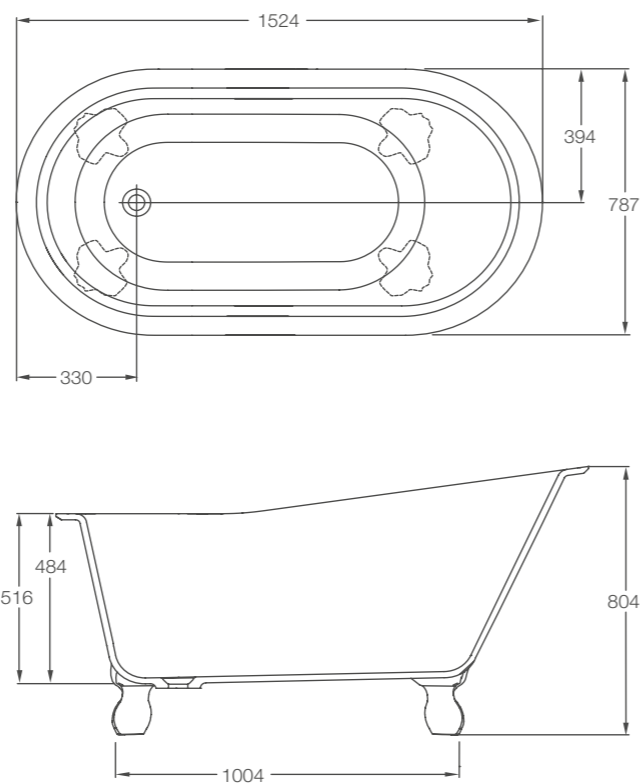

Romano Petite page 48

L: 1524 W: 787 H: 516

Weight empty 74 kg
Displaced capacity 129 litres
Material ClearStone
Compatible wastes CW2, CW2NCS, W4
CW3, CW11, W21

Code: N11ACS £1699

Claw feet needed to complete this bath, see page 67. Supplied with overflow undrilled. Not suitable for rim mounted taps.