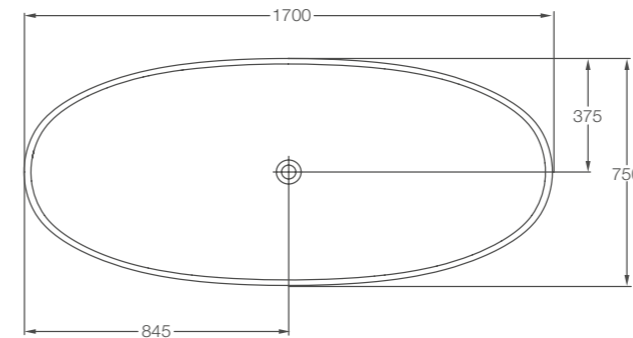

Puro with plinth page 18

L: 1700 W: 750 H: 566

Weight empty 74.5 kg
Displaced capacity 203 litres
Material ClearStone
Compatible wastes CW2, CW2NCS, CW3, CW11, CW13

Code: N15CS & N16PCS **£2998**

Supplied with overflow undrilled.