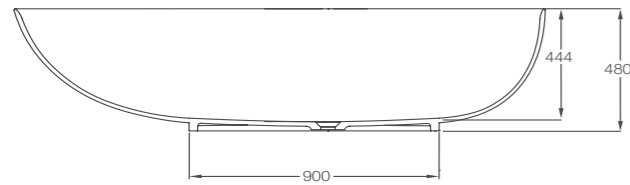

Modern ClearStone

Teardrop Grande page 22

L: 1910 W: 820 H: 480

Weight empty 69.5 kg
Displaced capacity 213 litres
Material ClearStone
Compatible wastes CW2, CW2NCS, CW3, CW11, CW13

Code: M11FCS **£2499**
Supplied with overflow undrilled.