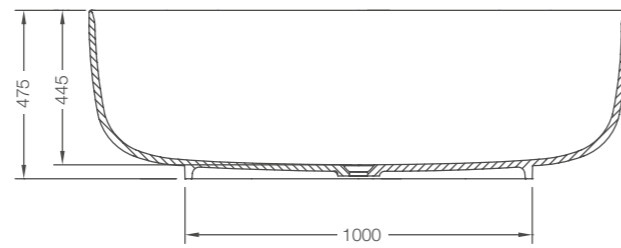

Uno page 8

L: 1550 W: 725 H: 475

Weight empty 70.5 kg
Displaced capacity 230 litres
Material ClearStone
Compatible wastes CW2, CW2NCS, CW3, CW11, CW13

Code: N27CS **£2399**
Supplied with overflow undrilled.