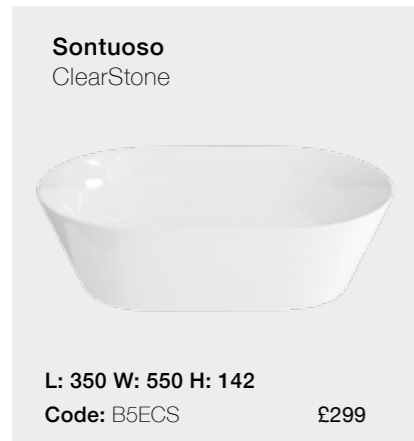

Code: N11ACS £1699

Claw feet needed to complete this bath, see page 67. Supplied with overflow undrilled. Not suitable for rim mounted taps.

Traditional *bath legs*

Claw feet chrome

Code: L1C
 £259

Claw feet white

Code: L1W
 £259

Claw feet black

Code: L1B
 £259

These feet are essential to complete the following baths:

Batello
 Classico
 Romano Grande
 Romano Petite

Basins and Brassware

Modern *basins*

Compatible Wastes: W22
All modern basins are without overflow

Traditional *basins*

Small roll top with stainless steel stand
Natural Stone

L: 470 W: 550 H: 880

Combined price £608

B7E basin £279
B7ES stand £329

Medium roll top with stainless steel stand
Natural Stone