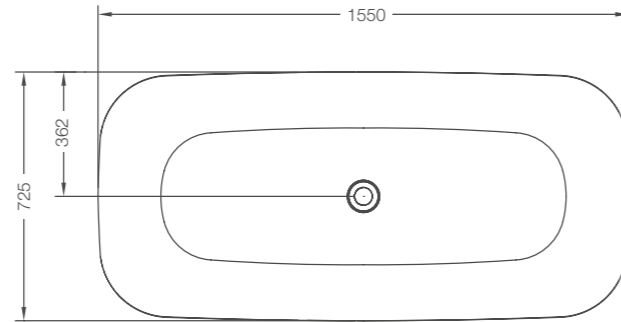

Uno page 8

L: 1550 W: 725 H: 475

Weight empty 70.5 kg
Displaced capacity 230 litres
Material ClearStone
Compatible wastes CW2, CW2NCS, CW3, CW11, CW13

Code: N27CS **£2399**
Supplied with overflow undrilled.