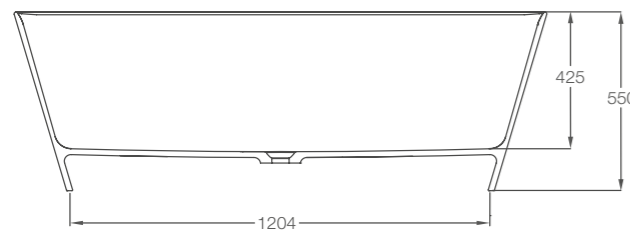

Modern ClearStone

Patinato Petite page 16

L: 1524 W: 800 H: 550

Weight empty 85 kg
Displaced capacity 167 litres
Material ClearStone
Compatible wastes CW2, CW2NCS, CW3, CW11, CW13

Code: N3ACS **£2399**

The Patinato bath allows rim mounted fittings or panel valves. The bath can be drilled for an overflow or for a combined bath filler and overflow, see page 72.