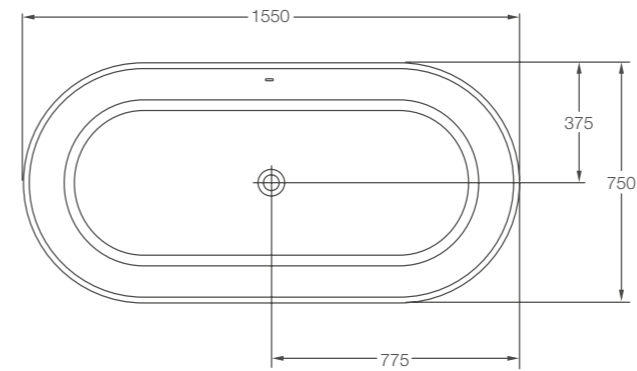

Armonia page 28

L: 1550 W: 750 H: 565

Weight empty 110 kg
Displaced capacity 222 litres
Material Natural Stone
Compatible wastes CW1, CW1N, CW3

Code: N18   **£2699**
Supplied with integrated overflow.