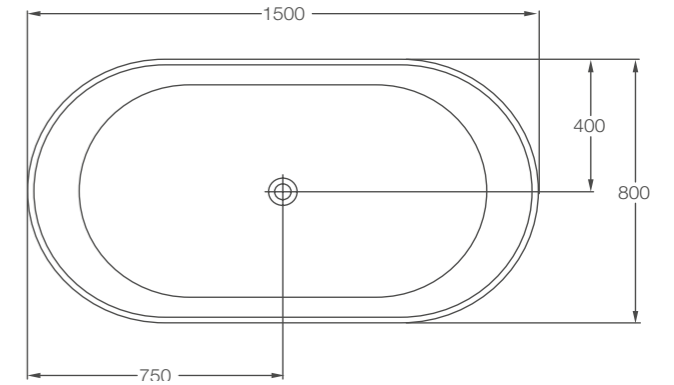

Formoso Petite page 10

L: 1500 W: 800 H: 570

Weight empty 67 kg
Displaced capacity 218 litres
Material ClearStone
Compatible wastes CW2, CW2NCS, CW3, CW11, CW13

Gloss Code: N1ACS **£2299**
Matt Code: N1ACSM **£2399**
Supplied with overflow undrilled.