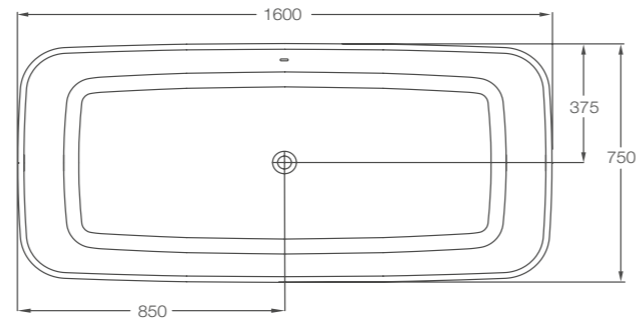

Vicenza Piccolo page 26

L: 1600 W: 750 H: 555

Weight empty 99.5 kg
Displaced capacity 255 litres
Material Natural Stone
Compatible wastes CW2, CW2NCS, CW3, CW11

Code: N6D   **£2599**
Supplied with integrated overflow.