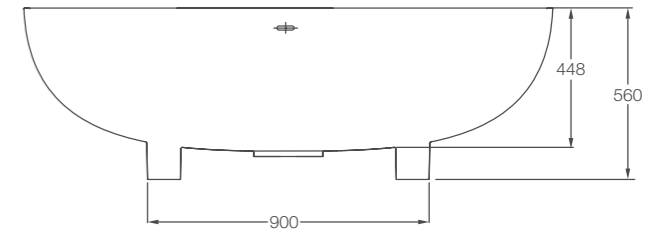

Armonia page 28

L: 1550 W: 750 H: 565

Weight empty 110 kg
Displaced capacity 222 litres
Material Natural Stone
Compatible wastes CW1, CW1N, CW3

Code: N18 **£2699**
Supplied with integrated overflow.

Lacrima page 30