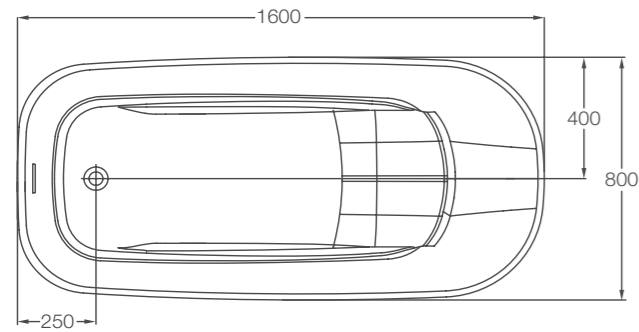

Modern *Natural Stone*

Nebbia page 32