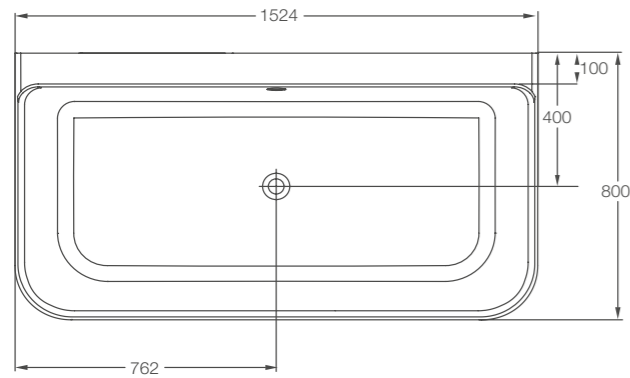

Modern ClearStone

Patinato Petite page 16

L: 1524 W: 800 H: 550

Weight empty 85 kg
Displaced capacity 167 litres
Material ClearStone
Compatible wastes CW2, CW2NCS, CW3, CW11, CW13

Code: N3ACS **£2399**

The Patinato bath allows rim mounted fittings or panel valves. The bath can be drilled for an overflow or for a combined bath filler and overflow, see page 72.