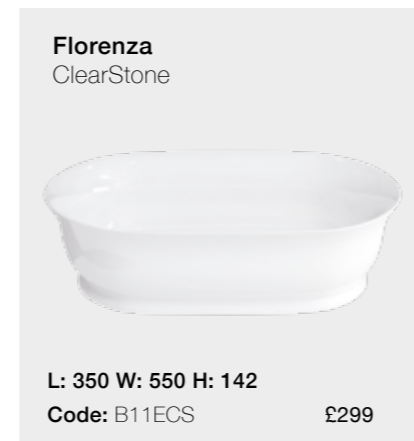

Code: L1W
 £259

Claw feet black

Code: L1B
 £259

These feet are essential to complete the following baths:

Batello
 Classico
 Romano Grande
 Romano Petite

Basins and Brassware

Modern *basins*

Compatible Wastes: W22
All modern basins are without overflow