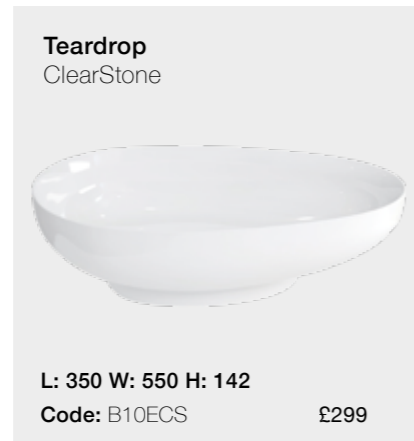

Code: N11ACS £1699

Claw feet needed to complete this bath, see page 67. Supplied with overflow undrilled. Not suitable for rim mounted taps.

Traditional *bath legs*

Claw feet chrome

Code: L1C
 £259

Claw feet white

Code: L1W
 £259

Claw feet black

Code: L1B
 £259

These feet are essential to complete the following baths:

Batello
 Classico
 Romano Grande
 Romano Petite

Basins and Brassware

Modern *basins*

Compatible Wastes: W22
All modern basins are without overflow

Traditional *basins*

Small roll top with stainless steel stand
Natural Stone

L: 470 W: 550 H: 880

Combined price £608

B7E basin £279
B7ES stand £329

Medium roll top with stainless steel stand
Natural Stone