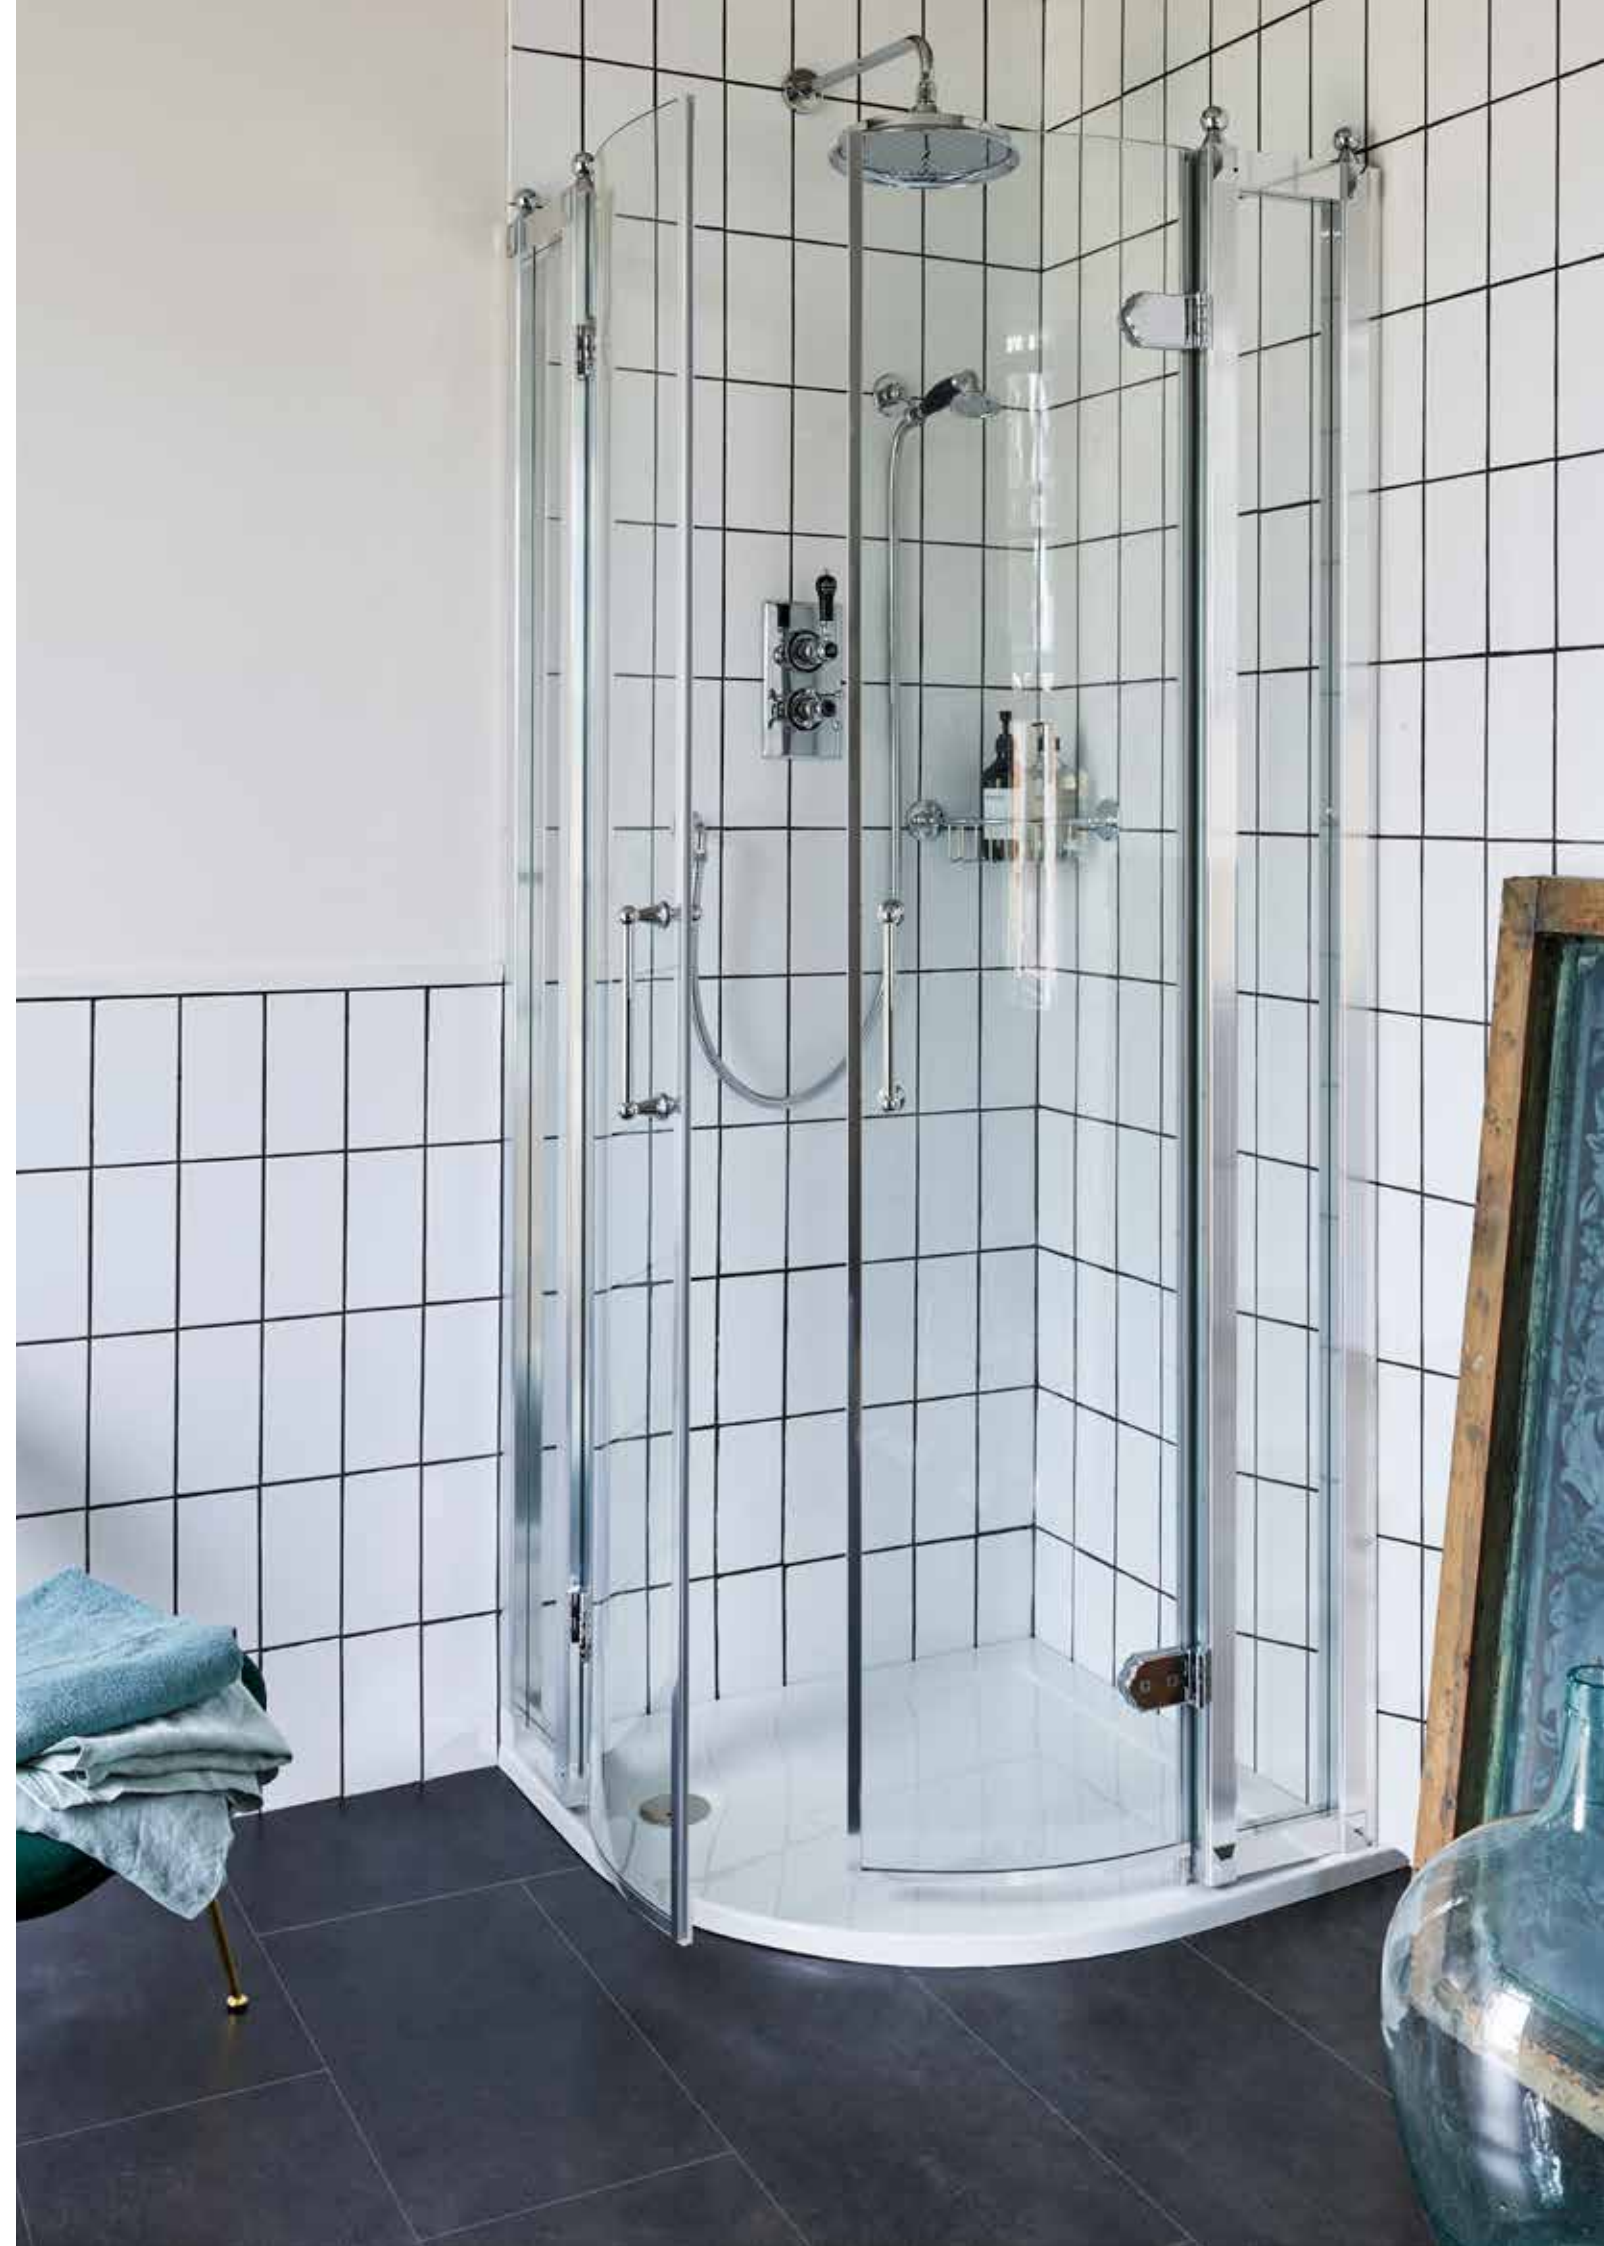

Crosshead

Lever

White Ceramic Lever

Matt Black Ceramic Lever

SHOWERING

The Burlington range of showers provides extensive options for you to create a showering solution for your own bespoke setting. Whether you prefer showering over a bath or within an enclosure, our range of thermostatic valves offer safe and controllable showering for the entire family. Digital showering with Classic 1910 styling provide the ultimate showering experience with visual temperature control and the option of remote control. Partner either with a wide range of enclosure styles from hinged or sliding doors to quadrant enclosures, each with corresponding trays with superior strength, the best grade in non-slip technology and an anti-bacterial coating as standard.