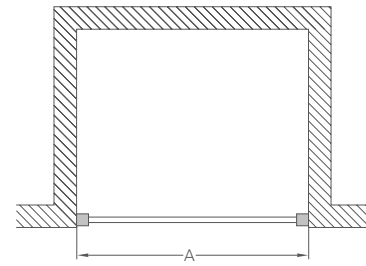

HINGED DOORS