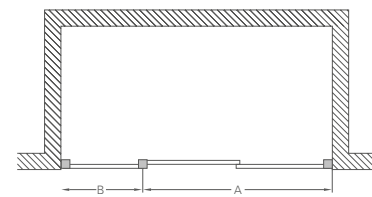

Sliding door with in line panel

SOFT-CLOSE SLIDING DOOR

Size*	Adjustment min-max	Enclosure code	Enclosure price	Tray code	Tray price	Complete price
1100 x 700	1070 - 1090	BU68 (C6S)	£699	Z1169	£181	£880
1100 x 760	1070 - 1090	BU68 (C6S)	£699	Z1170	£183	£882
1100 x 800	1070 - 1090	BU68 (C6S)	£699	Z1171	£180	£879
1100 x 900	1070 - 1090	BU68 (C6S)	£699	Z1172	£180	£879
1200 x 700	1170 - 1090	BU69 (C7S)	£749	Z1173	£180	£929
1200 x 760	1170 - 1090	BU69 (C7S)	£749	Z1174	£160	£909
1200 x 800	1170 - 1090	BU69 (C7S)	£749	Z1175	£160	£909
1200 x 900	1170 - 1090	BU69 (C7S)	£749	Z1176	£165	£914
1400 x 800	1370 - 1390	BU70 (C8S)	£849	Z1177	£225	£1,074
1400 x 800	1370 - 1390	BU70 (C8S)	£849	Z1178	£227	£1,076

*This indicates depth of matching tray size available for use in a recessed installation. All enclosures are 1950mm high and adjustable up to 20mm from each wall.

All shower posts are constructed from aluminium and can be installed with or without chrome ball header. Safety glass is 8mm thick and 3M™ easy clean coating.

Shower tray prices exclude waste
Code: Z1205 Price: £10

SOFT-CLOSE SLIDING DOOR WITH IN LINE PANEL

Size*	Adjustment min-max	Enclosure code	Enclosure price	Tray code	Tray price	Complete price
1000 x 760	730 - 750 970 - 990	BU19 (C20 + C15 + C12)	£1,057	Z1166	£130	£1,187
1000 x 800	770 - 790 970 - 990	BU20 (C20 + C15 + C13)	£1,057	Z1167	£132	£1,189
1000 x 900	870 - 890 970 - 990	BU21 (C20 + C15 + C14)	£1,087	Z1168	£134	£1,221
1100 x 760	730 - 750 1070 - 1090	BU23 (C20 + C16 + C12)	£1,097	Z1170	£183	£1,280
1100 x 800	770 - 790 1070 - 1090	BU24 (C20 + C16 + C13)	£1,097	Z1171	£180	£1,277
1100 x 900	870 - 890 1070 - 1090	BU25 (C20 + C16 + C14)	£1,127	Z1172	£180	£1,307
1100 x 900	730 - 750 1170 - 1190	BU27 (C20 + C17 + C12)	£1,137	Z1174	£160	£1,297