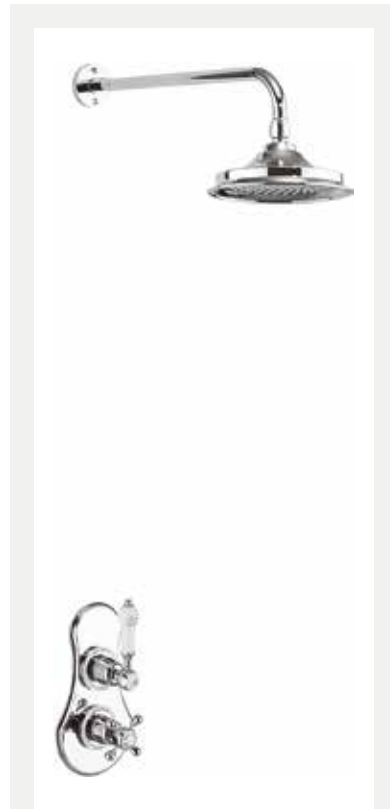

SEVERN

Concealed thermostatic showers

Thermostatic single function brass valve with independent temperature control

Traditional brass faceplate and Claremont handle with ceramic lever

390mm adjustable fixed shower arm

6", 9", 12" AirBurst shower head

White Ceramic	
VF1S+V16	£518
VF1S+V17	£598
VF1S+V60	£648