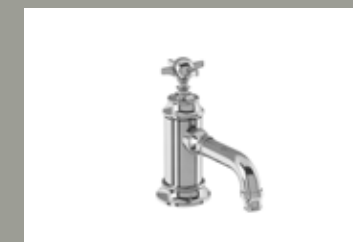

Chrome mini single
lever basin mixer
without pop up waste

W: 59 D: 137 H: 107

Code: ARC35 CHR £239
Chrome Lever: ARC67 CHR £69
White Lever: ARC65 CHR £69
Black lever: ARC66 CHR £69
Complete price: £308

LEVER OPTIONS

Every piece of Arcade brassware, whether you choose from the elegant lustre of nickel or the high shine of chrome, is available with either crosshead tap heads or levers in corresponding nickel or chrome, serene White ceramic or intense Black ceramic, each with a timeless quality.