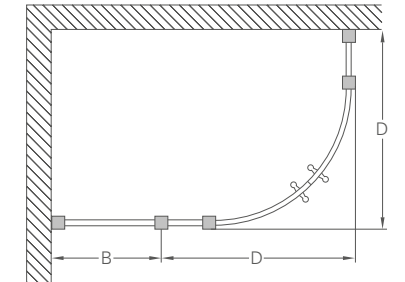

Shower tray prices exclude waste
Code: Z1205 Price: £10

QUADRANTS

OFFSET QUADRANTS

Right hand

Left hand

Size*	Adjustment min-max	Enclosure code	Enclosure price	Tray code	Tray price	Complete price
800 x 800	770 - 790	BU39 (C22)	£789	Z1192	£115	£904
900 x 900	870 - 890	BU40 (C23)	£799	Z1193	£128	£927