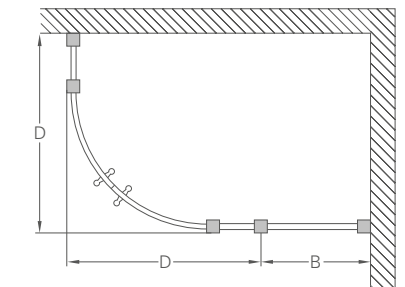

Shower tray prices exclude waste
Code: Z1205 Price: £10

QUADRANTS

OFFSET QUADRANTS

Right hand

Left hand

Size*	Adjustment min-max	Enclosure code	Enclosure price	Tray code	Tray price	Complete price
800 x 800	770 - 790	BU39 (C22)	£789	Z1192	£115	£904
900 x 900	870 - 890	BU40 (C23)	£799	Z1193	£128	£927