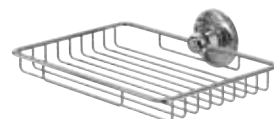

Sponge basket
W: 220 L: 180 H: 60
Code: A15 CHR   £79