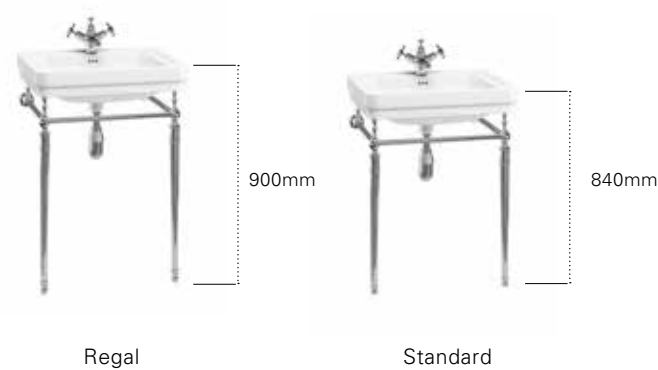

Cloakroom

A choice of traditionally designed cloakroom basins to achieve a consistent look throughout the home.

BASIN OPTIONS

Burlington Regal pedestals are higher than standard pedestals, making them more comfortable for taller people, the elderly or those prone to back pain.

	Standard	Regal
Classic	860mm	920mm
Victorian	840mm	900mm
Edwardian	840mm	900mm
Contemporary	840mm	900mm

WASHSTAND OPTIONS

Our chrome washstands are also available in a Regal height and are compatible with Classic, Edwardian, Victorian, Contemporary, Cloakroom and Georgian basins. With an increased height of 60mm, they provide an ergonomic use for taller people and those who need it.