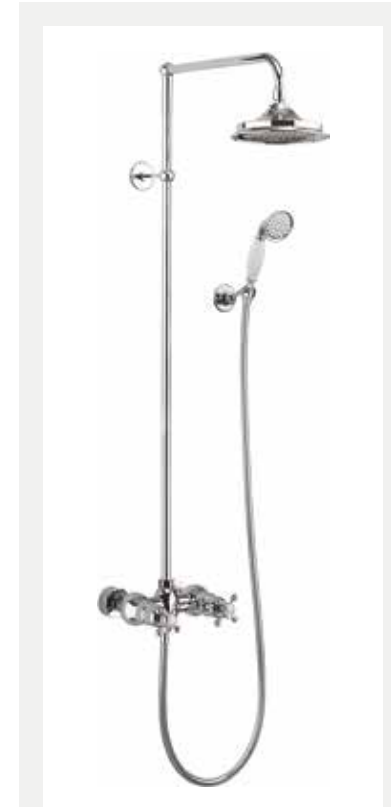

Thermostatic two outlet twin control valve with independent flow diverter and temperature control

Traditional brass body and Claremont handle with ceramic indices

Adjustable wall bracket, 1500mm shower hose and handset with ceramic handle

18mm diameter vertical brass shower riser

355mm adjustable swivel shower arm

6", 9", 12" AirBurst shower head

White Ceramic	
BEF2S+V16	£838
BEF2S+V17	£918
BEF2S+V60	£968
BEF2S.EXT+V16	£907
BEF2S.EXT+V17	£987
BEF2S.EXT+V60	£1,037

Black Ceramic	
BEF2S BLA+V16	£914
BEF2S BLA+V17	£994
BEF2S BLA+V60	£1,044
BEF2S.EXT BLA+V16	£983
BEF2S.EXT BLA+V17	£1,063
BEF2S.EXT BLA+V60	£1,113

ONE WAY WATER

Our non-return valves ensure the flow of water in only one direction, ensuring heating efficiency, preventing siphonage of contaminated water and keeping your shower cartridge in excellent condition for longer.

AIRBURST SHOWER HEADS

By combining air and water, the pressure inside the shower head is increased. The power of a traditional shower head with up to 33% water saved.

SHOWER VALVE HANDLE OPTIONS

Anglesey single valve

White code: V2	£29
Black code: V2 BLA	£61

Birkenhead single valve

White code: V3	£29
Black code: V3 BLA	£61