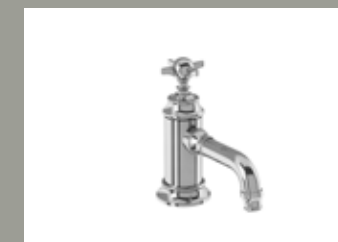

Chrome single lever
basin mixer without
pop up waste

W: 65 D: 174 H: 174

Code: ARC12 CHR £239
Chrome Lever: ARC67 CHR £69
White Lever: ARC65 CHR £69
Black lever: ARC66 CHR £69
Complete price: £308