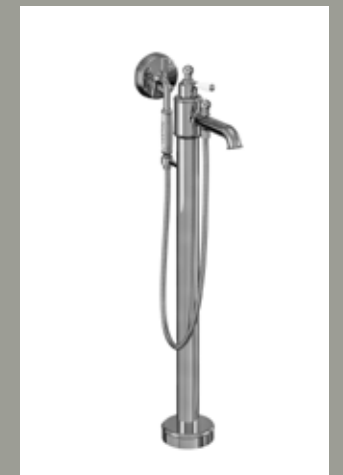

Chrome single lever bath shower filler, floor-mounted inc. floor mounting kit

W: 120 D: 373 H: 825-907

Code: ARC20 CHR £949
Matt black ceramic tap lever now available for this bath filler, order separately ARC69 CHR £69

LEVER OPTIONS

Every piece of Arcade brassware, whether you choose from the elegant lustre of nickel or the high shine of chrome, is available with either crosshead tap heads or levers in corresponding nickel or chrome, serene White ceramic or intense Black ceramic, each with a timeless quality.