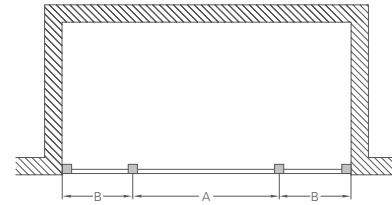

HINGED DOORS & SIDE PANELS

Size*	Adjustment min-max	Enclosure code	Enclosure price	Tray code	Tray price	Complete price
1000 x 700	960 - 1000	BU4 (C20 + C15)	£708	Z1165	£130	£838
1000 x 760	960 - 1000	BU4 (C20 + C15)	£708	Z1166	£130	£838
1000 x 800	960 - 1000	BU4 (C20 + C15)	£708	Z1167	£132	£840
1000 x 900	960 - 1000	BU4 (C20 + C15)	£708	Z1168	£134	£842
1000 x 1000	960 - 1000	BU4 (C20 + C15)	£708	Z1162	£159	£867
1100 x 700	1060 - 1100	BU5 (C20 + C16)	£748	Z1169	£181	£929
1100 x 760	1060 - 1100	BU5 (C20 + C16)	£748	Z1170	£183	£931
1100 x 800	1060 - 1100	BU5 (C20 + C16)	£748	Z1171	£180	£928
1100 x 900	1060 - 1100	BU5 (C20 + C16)	£748	Z1172	£180	£928
1200 x 700	1160 - 1200	BU6 (C20 + C17)	£788	Z1173	£180	£968
1200x 760	1160 - 1200	BU6 (C20 + C17)	£788	Z1174	£160	£948
1200 x 800	1160 - 1200	BU6 (C20 + C17)	£788	Z1175	£160	£948
1200 x 900	1160 - 1200	BU6 (C20 + C17)	£788	Z1176	£165	£953
1400 x 800	1360 - 1400	BU7 (C20 + C16 + C16)	£997	Z1177	£225	£1,222
1400 x 900	1360 - 1400	BU7 (C20 + C16 + C16)	£997	Z1178	£227	£1,224
1500 x 700	1460 - 1500	BU8 (C21 + C16 + C16)	£997	Z1179	£229	£1,226
1500 x 760	1460 - 1500	BU8 (C21 + C16 + C16)	£997	Z1180	£233	£1,230
1500 x 800	1460 - 1500	BU8 (C21 + C16 + C16)	£997	Z1181	£233	£1,230
1600 x 700	1560 - 1600	BU9 (C20 + C16 + C16)	£997	Z1182	£236	£1,233
1700 x 700	1560 - 1700	BU10 (C21 + C16 + C16)	£1,047	Z1183	£266	£1,313
1700 x 760	1660 - 1700	BU10 (C21 + C16 + C16)	£1,047	Z1184	£277	£1,324
1700 x 800	1660 - 1700	BU10 (C21 + C16 + C16)	£1,047	Z1185	£284	£1,331

*This indicates depth of matching tray size available for use in a recessed installation. All enclosures are 1950mm high and adjustable up to 20mm from each wall.

All shower posts are constructed from aluminium and can be installed with or without chrome ball header. Safety glass is 8mm thick and 3M™ easy clean coating.

Shower tray prices exclude waste
Code: Z1205 Price: £10