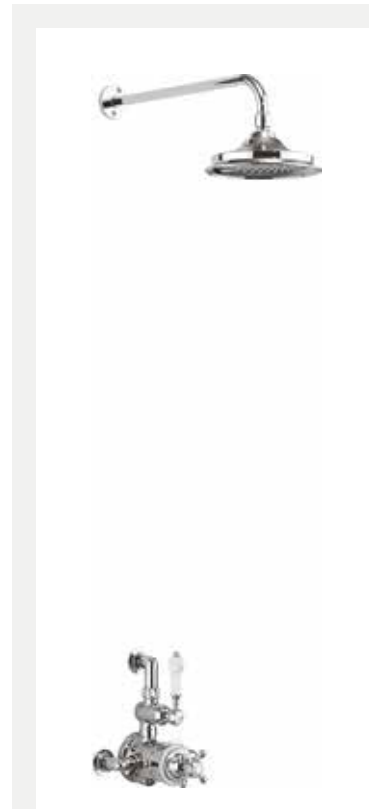

AVON

Exposed thermostatic showers

Thermostatic single function brass valve with independent temperature control

Traditional brass body and Claremont handle with ceramic lever

390mm adjustable fixed shower arm

6", 9", 12" AirBurst shower head

White Ceramic	
AF1S+V16	£518
AF1S+V17	£598
AF1S+V60	£648