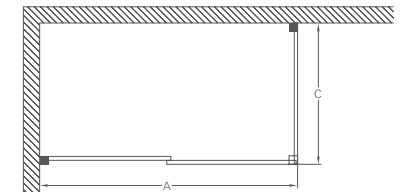

SLIDING DOORS WITH SIDE PANELS

Sliding door with side panel