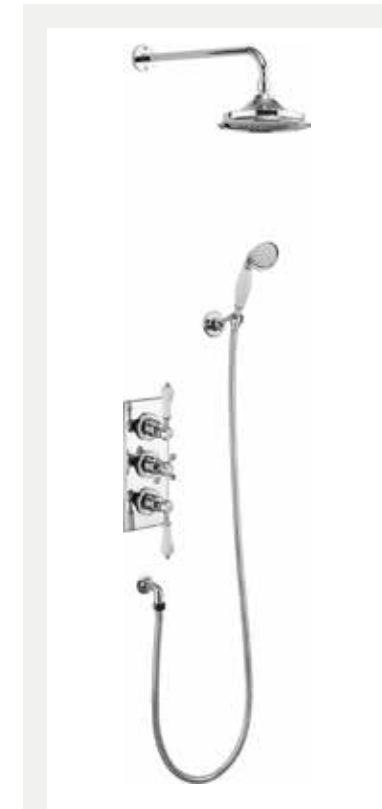

Thermostatic dual function brass valve with two independent on/off controls and central temperature control

Traditional brass faceplate and Claremont handle with ceramic lever

Wall outlet and 1500mm shower hose

Adjustable wall bracket and handset with ceramic handle

390mm adjustable shower arm
6", 9", 12" Airburst shower head

White Ceramic	
TF3S+V16	£818
TF3S+V17	£898
TF3S+V60	£948

Black Ceramic	
TF3S BLA+V16	£818
TF3S BLA+V17	£898
TF3S BLA+V60	£948

THERMOSTATIC SHOWERING

Within the valve there is an automatic adjuster which maintains temperature by adjusting the flow of each supply. This is useful in guarding against the possibility of scalding. If for instance, someone flushes a WC whilst you are showering, the flow of hot water will immediately be closed down to compensate for the reduced cold water flow.

SHOWER VALVE HANDLE OPTIONS

Anglesey single valve
White code: V2 £29
Black code: V2 BLA £61

Birkenhead single valve
White code: V3 £29
Black code: V3 BLA £61