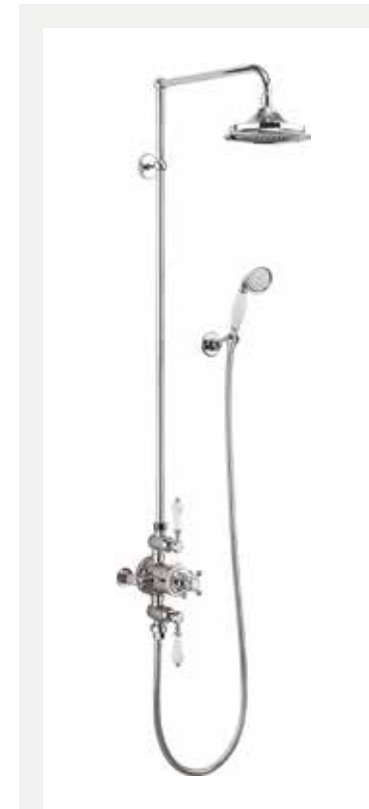

Soap basket
Code: V23 £49

Cradle
Code: V24 £49

Slide rail
Code: V33 £59
Black code: V33 BLA £71

Ceramic handset, hose & divertor
Code: V27 £199

Spout fitting
Code: V32 £65

Extended vertical riser rail
Code: V22 £139

AVON

Exposed thermostatic showers

Thermostatic single function brass valve with independent temperature control

Traditional brass body and Claremont handle with ceramic lever

390mm adjustable fixed shower arm

6", 9", 12" AirBurst shower head

White Ceramic	
AF1S+V16	£518
AF1S+V17	£598
AF1S+V60	£648

Thermostatic dual function brass valve with two independent on / off controls and central temperature control

Traditional brass body and Claremont handle with ceramic lever