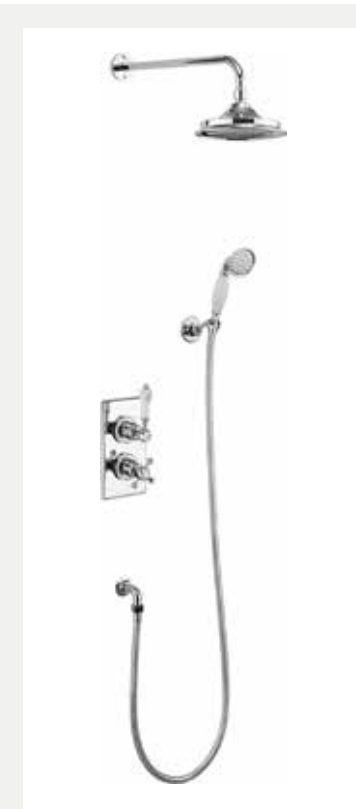

Traditional brass faceplate and Claremont handle with ceramic lever

Slide rail including the elbow, hose and handset with ceramic handle

6", 9", 12" Airburst shower head

White Ceramic	
TF1H	£499

Black Ceramic	
TF1H BLA	£499

OPTIONAL EXTRAS

When ordering the optional bath Spout V32 you will also need the extended riser V22, if you wish to retain the handset function you will need to order V24 and V27 products.

Soap basket
Code: V23 £49

Cradle
Code: V24 £49

Slide rail
Code: V33 £59
Black code: V33 BLA £71

Ceramic handset, hose & diverter
Code: V27 £199

Spout fitting
Code: V32 £65

Extended vertical riser rail
Code: V22 £139

Thermostatic dual function brass valve with independent flow diverter and temperature control