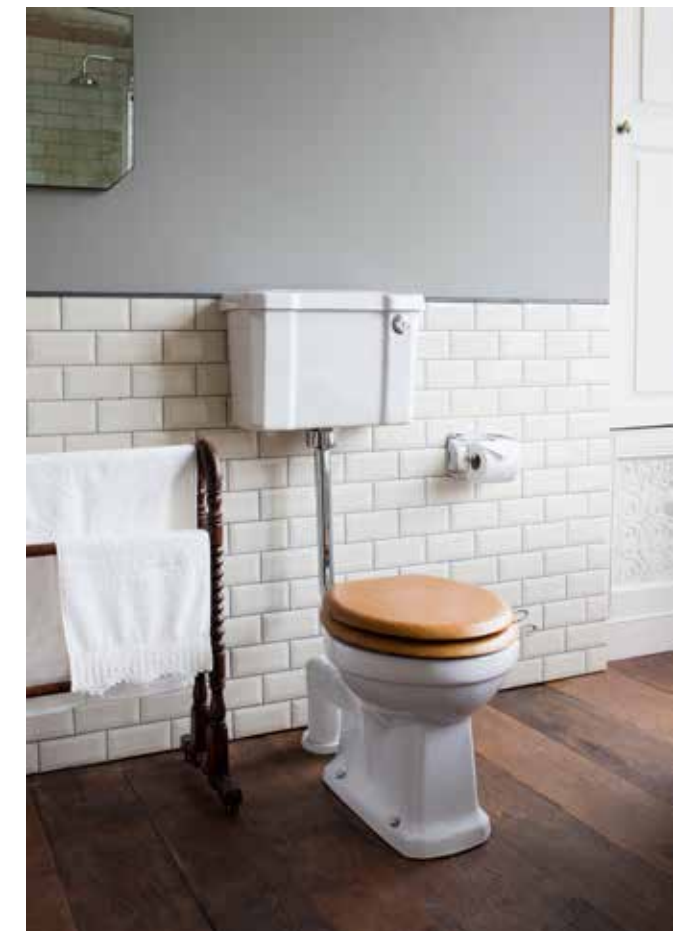

At 480mm high the taller WC pan ensures the knee angle remains at approximately 90 degrees whilst in use, which is the correct seating position. The taller WC provides a more comfortable use for taller people and the elderly whilst ensuring your WC is functional as well as beautiful too.

nanoGLAZE
ceramic that stays cleaner

All WCs have a unique stay-clean NANO Glaze coating, creating an ultra-smooth surface, six times smoother than standard ceramic.

WRAS
Water Regulations Advisory Scheme

All Burlington close-coupled WCs are supplied with dual flush WRAS fittings.

4½L (2½L)

All Burlington WC fittings are factory set at 3L and 6L flush. They can be adjusted on site to flush at 2½L and 4½L.