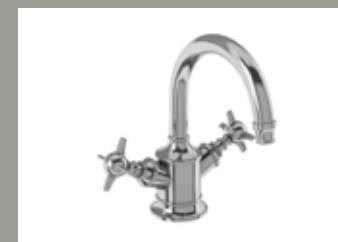

W: 59 D: 137 H: 107

Code: ARC35 NKL £279
Nickel Lever: ARC67 NKL £69
White Lever: ARC65 NKL £69
Black lever: ARC66 NKL £69
Complete price: £348

Chrome dual lever
basin mixer without
pop up waste

W: 200 D: 184 H: 215