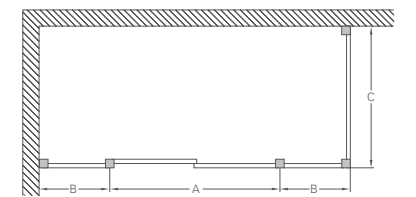

Sliding door with in line and side panel

SOFT-CLOSE SLIDING DOOR WITH SIDE PANEL

Size*	Adjustment min-max	Enclosure code	Enclosure price	Tray code	Tray price	Complete price
1100 x 760	730 - 750 1070 - 1090	BU75 (C6S + C12)	£1,048	Z1170	£183	£1,231
1100 x 800	770 - 790 1070 - 1090	BU76 (C6S + C13)	£1,048	Z1171	£180	£1,228
1100 x 900	870 - 890 1070 - 1090	BU77 (C6S + C14)	£1,078	Z1172	£180	£1,258
1200 x 760	730 - 750 1070 - 1090	BU79 (C7S + C12)	£1,098	Z1174	£160	£1,258
1200 x 800	770 - 790 1070 - 1090	BU80 (C7S + C13)	£1,098	Z1175	£160	£1,258
1200 x 900	870 - 890 1070 - 1090	BU81 (C7S + C14)	£1,128	Z1176	£165	£1,293
1400 x 800	770 - 790 1370 - 1390	BU82 (C8S + C13)	£1,198	Z1177	£225	£1,423
1400 x 900	870 - 890 1370 - 1390	BU83 (C8S + C14)	£1,128	Z1178	£227	£1,355

*This indicates depth of matching tray size available for use in a recessed installation. All enclosures are 1950mm high and adjustable up to 20mm from each wall.

All shower posts are constructed from aluminium and can be installed with or without chrome ball header. Safety glass is 8mm thick and 3M™ easy clean coating.

Shower tray prices exclude waste
Code: Z1205 Price: £10

SOFT-CLOSE SLIDING DOOR WITH IN LINE & SIDE PANEL

Size*	Adjustment min-max	Enclosure code	Enclosure price	Tray code	Tray price	Complete price
1500 x 760	730 - 750 1470 - 1490	BU85 (C7S + C16 + C12)	£1,347	Z1180	£233	£1,580
1500 x 800	770 - 790 1470 - 1490	BU86 (C7S + C16 + C13)	£1,347	Z1181	£233	£1,580
1700 x 760	730 - 750 1670 - 1690	BU89 (C8S + C16 + C12)	£1,447	Z1184	£277	£1,724
1700 x 800	770 - 790 1670 - 1690	BU90 (C8S + C16 + C13)	£1,447	Z1185	£284	£1,731