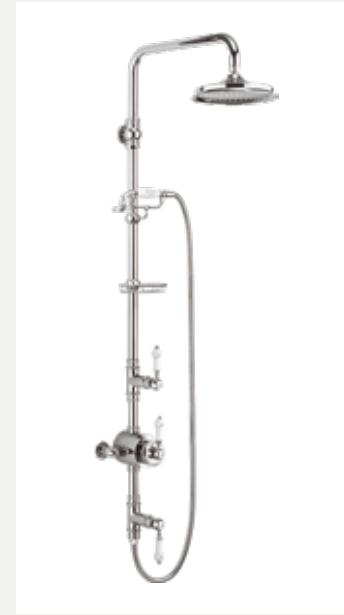

Traditional brass body and Claremont handle with ceramic lever

6", 9", 12" AirBurst shower head

White Ceramic

BF1S+V16	£1,118
BF1S+V17	£1,198
BF1S+V60	£1,248

Thermostatic single function brass valve with independent temperature control

Traditional brass body and Claremont handle with ceramic lever

28mm diameter vertical brass shower riser

450mm adjustable fixed shower arm

Soap basket

6", 9", 12" AirBurst shower head

White Ceramic

BF2S+V16	£1,318
BF2S+V17	£1,398
BF2S+V60	£1,448

Thermostatic dual function brass valve with two independent on / off controls and central temperature control

Traditional brass body, Claremont handle with ceramic lever

Fixed cradle, 1500mm shower hose and handset with ceramic handle