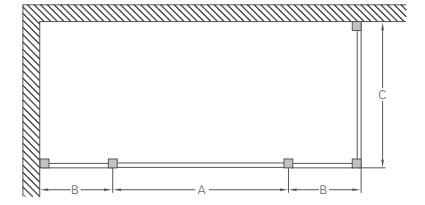

HINGED DOORS & SIDE PANELS

Size*	Adjustment min-max	Enclosure code	Enclosure price	Tray code	Tray price	Complete price
1000 x 760	730 - 750 970 - 990	BU19 (C20 + C15 + C12)	£1,057	Z1166	£130	£1,187
1000 x 800	770 - 790 970 - 990	BU20 (C20 + C15 + C13)	£1,057	Z1167	£132	£1,189
1000 x 900	870 - 890 970 - 990	BU21 (C20 + C15 + C14)	£1,087	Z1168	£134	£1,191
1100 x 760	730 - 750 1070 - 1090	BU23 (C20 + C16 + C12)	£1,097	Z1170	£183	£1,280
1100 x 800	770 - 790 1070 - 1090	BU24 (C20 + C16 + C13)	£1,097	Z1171	£180	£1,277
1100 x 900	870 - 890 1070 - 1090	BU25 (C20 + C16 + C14)	£1,127	Z1172	£180	£1,307
1200 x 760	730 - 750 1170 - 1190	BU27 (C20 + C17 + C12)	£1,137	Z1174	£160	£1,297
1200 x 800	770 - 790 1170 - 1190	BU28 (C20 + C17 + C13)	£1,137	Z1175	£160	£1,297
1200 x 900	870 - 890 1170 - 1190	BU29 (C20 + C17 + C14)	£1,167	Z1176	£165	£1,332
1400 x 800	770 - 790 1370 - 1390	BU30 (C20 + C16 + C16 + C13)	£1,346	Z1177	£225	£1,571
1400x 900	870 - 890 1370 - 1390	BU31 (C20 + C16 + C16 + C14)	£1,376	Z1178	£227	£1,603
1500 x 760	730 - 750 1470 - 1490	BU33 (C21 + C16 + C16 + C12)	£1,396	Z1180	£233	£1,629
1500 x 800	770 - 790 1470 - 1490	BU34 (C21 + C16 + C16 + C13)	£1,396	Z1181	£233	£1,629
1700 x 760	730 - 750 1670 - 1690	BU37 (C21 + C17+ C17 + C12)	£1,476	Z1184	£277	£1,753
1700 x 800	770 - 790 1670 - 1690	BU38 (C21 + C17+ C17 + C13)	£1,476	Z1185	£284	£1,760

*This indicates depth of matching tray size available for use in a recessed installation. All enclosures are 1950mm high and adjustable up to 20mm from each wall.

All shower posts are constructed from aluminium and can be installed with or without chrome ball header. Safety glass is 8mm thick and 3M™ easy clean coating.

Shower tray prices exclude waste
Code: Z1205 Price: £10