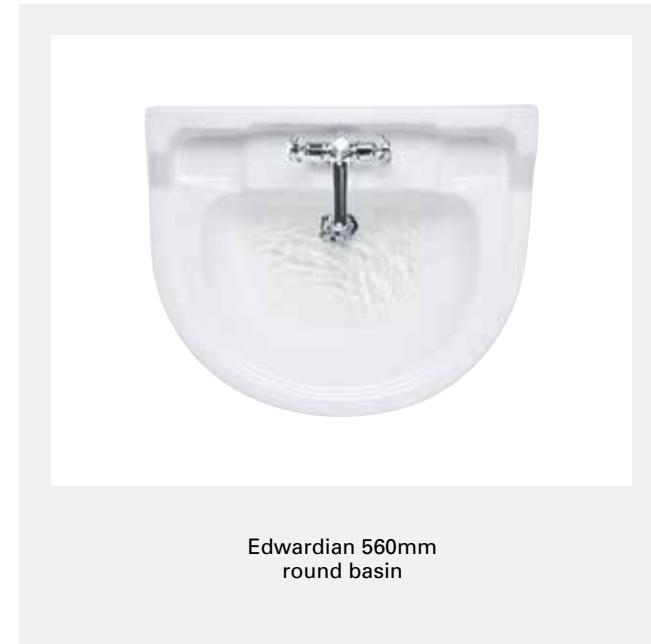

*Edwardian 560mm and 610mm Rectangular basins are available with regal pedestal P9. Edwardian 800mm and 1200mm basins are available with regal round pedestal P9R as displayed opposite.

*Edwardian Rectangular basins are available with one, two or three tap holes. To order the correct basin configuration simply replace '**' with 1TH, 2TH or 3TH. 3 tap hole basins and the 800mm and 1200mm basin cannot be used with the semi-pedestal.

*Edwardian Rectangular basins are available with one, two or three tap holes. To order the correct basin configuration simply replace '**' with 1TH, 2TH or 3TH. 3 tap hole basins and the 800mm and 1200mm basins cannot be used with the semi-pedestal.

EDWARDIAN BASINS

Select your basin shape

TOWEL RAILS

Add a towel rail to your basin.

Rectangular
560mm basin
T1 CHR **£79**
610mm basin
T3 CHR **£89**

Round
560mm basin
T4 CHR **£119**

Edwardian 560mm rectangular basin shown with semi-pedestal