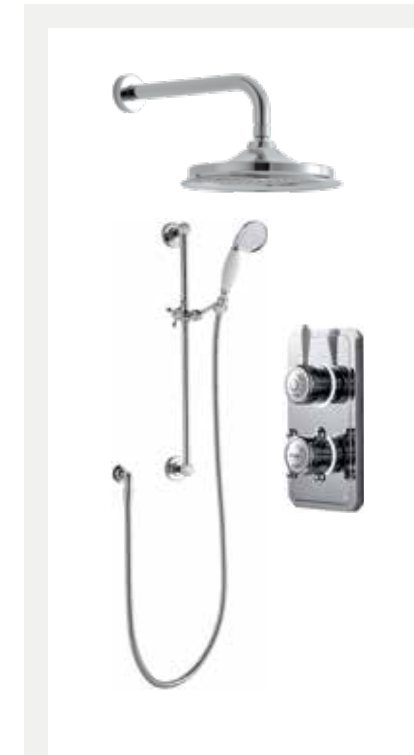

Ceiling arm

High pressure code: TK1CS £845
Low pressure code: TK6CS £1,010

9" Airburst shower head

Ceiling arm

High pressure code: TK1CM £925
Low pressure code: TK6CM £1,090

12" Airburst shower head

Wall arm

High pressure code: TK1L £980
Low pressure code: TK6L £1,145

Ceiling arm

High pressure code: TK1CL £975
Low pressure code: TK6CL £1,140

CLASSIC 1910 DUAL OUTLET SET

Dual outlet digital processor
Traditional trim kit
Wall arm
9" AirBurst shower head
Traditional slide bar kit