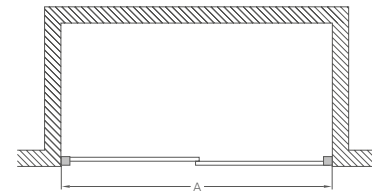

SLIDING DOORS

Sliding door