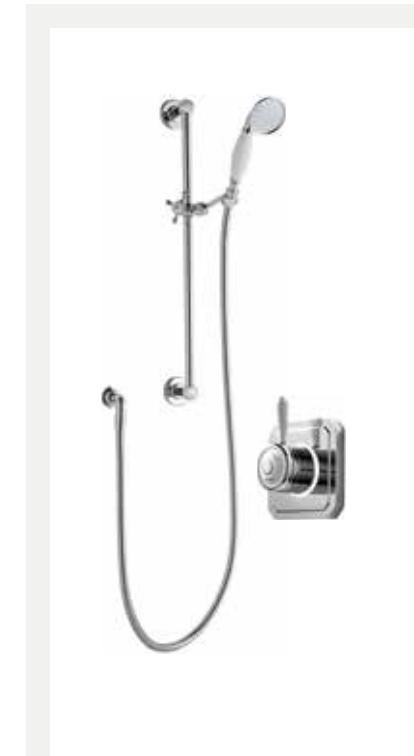

High pressure: TK10 £681
Low pressure: TK11 £846

Remote control (optional)

W: 95 H: 95

Code: TK5 £208

CLASSIC 1910 SINGLE OUTLET SET

Single outlet digital processor
Traditional trim kit
Traditional slide bar kit