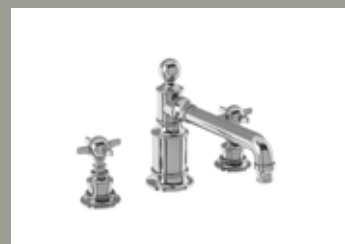

Chrome three hole basin mixer deck-mounted without pop up waste

W: 260 D: 219 H: 158

Code: ARC15 CHR £339
Chrome lever: ARC67 CHR £69
White lever: ARC65 CHR £69
Black lever: ARC66 CHR £69
Complete price: £408