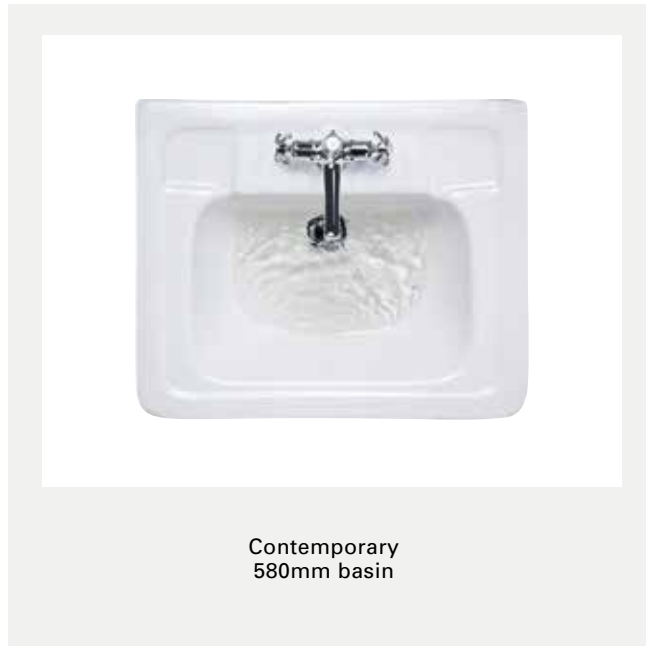

CONTEMPORARY BASINS

Select your basin shape

Contemporary 580mm basin