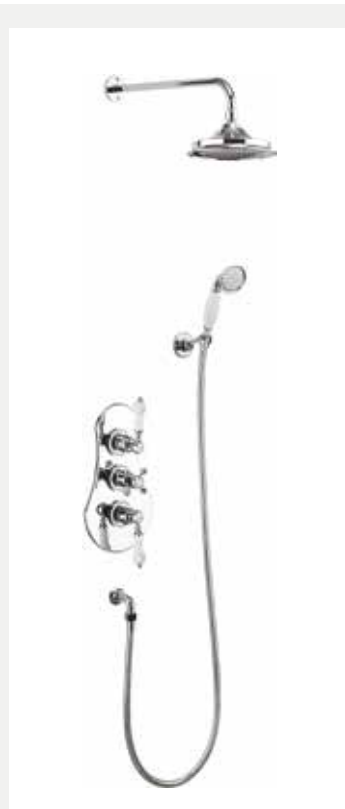

SHOWER VALVE HANDLE OPTIONS

Anglesey single valve
White code: V2 £29
Black code: V2 BLA £61

Birkenhead single valve
White code: V3 £29
Black code: V3 BLA £61

SEVERN

Concealed thermostatic showers

Thermostatic single function brass valve with independent temperature control

Traditional brass faceplate and Claremont handle with ceramic lever

390mm adjustable fixed shower arm

6", 9", 12" AirBurst shower head

White Ceramic	
VF1S+V16	£518
VF1S+V17	£598
VF1S+V60	£648

Thermostatic dual function brass valve with two independent on / off controls and central temperature control