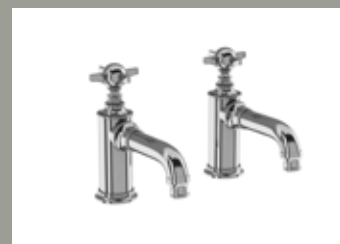

Chrome basin pillar taps

W: 239 D: 161 H: 150

Code: ARC17 CHR £249
Chrome lever: ARC67 CHR £69
White lever: ARC65 CHR £69
Black lever: ARC66 CHR £69
Complete price: £318