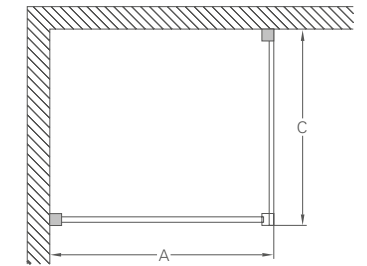

HINGED DOORS & SIDE PANELS

Size*	Adjustment min-max	Enclosure code	Enclosure price	Tray code	Tray price	Complete price
760 x 760	720 - 760	BU1 (C19)	£449	Z1159	£98	£547
800 x 800	760 - 800	BU2 (C20)	£499	Z1160	£111	£610
900 x 760	860 - 900	BU3 (C21)	£549	Z1163	£125	£674
900 x 800	860 - 900	BU3 (C21)	£549	Z1164	£128	£677
900 x 900	860 - 900	BU3 (C21)	£549	Z1161	£121	£670
900 x 1200	860 - 900	BU3 (C21)	£549	Z1176	£165	£714

*This indicates depth of matching tray size available for use in a recessed installation. All enclosures are 1950mm high and adjustable up to 20mm from each wall.

All shower posts are constructed from aluminium and can be installed with or without chrome ball header. Safety glass is 8mm thick and 3M™ easy clean coating.

Shower tray prices exclude waste
Code: Z1205 Price: £10

Size*	Adjustment min-max	Enclosure code	Enclosure price	Tray code	Tray price	Complete price
760 x 760	730 - 750	BU11 (C19 + C12)	£798	Z1159	£98	£896
760 x 900	730 - 750 870 - 890	BU12 (C19 + C14)	£828	Z1163	£125	£953
800 x 800	770 - 790	BU13 (C20 + C13)	£848	Z1160	£111	£959
800 x 900	770 - 790 870 - 890	BU14 (C20 + C14)	£878	Z1164	£128	£1,006
900 x 760	730 - 750 870 - 890	BU15 (C21 + C12)	£898	Z1163	£125	£1,023
900 x 800	770 - 790 870 - 890	BU16 (C21 + C13)	£898	Z1164	£128	£1,026
900 x 900	870 - 900	BU17 (C21 + C14)	£928	Z1161	£121	£1,049

*This indicates depth of matching tray size available for use in a recessed installation. All enclosures are 1950mm high and adjustable up to 20mm from each wall.

All shower posts are constructed from aluminium and can be installed with or without chrome ball header. Safety glass is 8mm thick and 3M™ easy clean coating.

Shower tray prices exclude waste
Code: Z1205 Price: £10