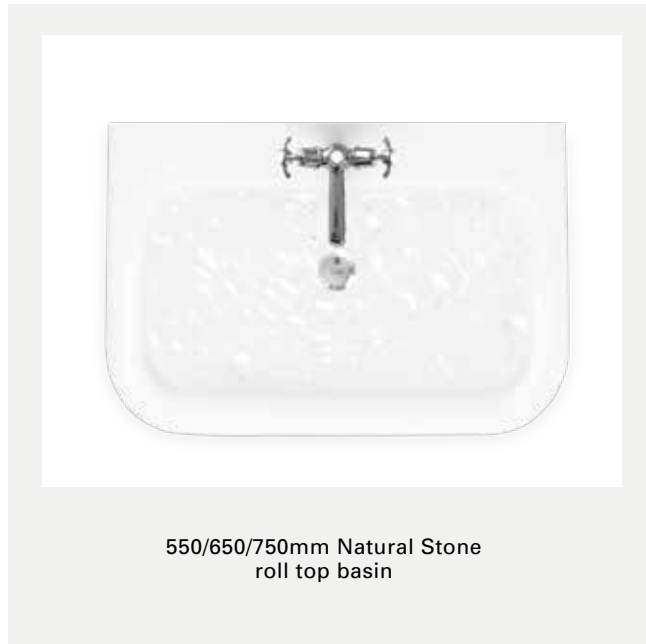

NATURAL STONE BASINS

Select your basin shape

550/650/750mm Natural Stone roll top basin

Small roll top basin with stainless steel stand

W: 550 D: 470 H: 880

Basin: B7E*	£279
Washstand: B7ES	£329
Complete price:	£608

Medium roll top basin with stainless steel stand

W: 650 D: 470 H: 880

Basin: B8E*	£319
Washstand: B8ES	£339
Complete price:	£658

Large roll top basin with stainless steel stand

W: 750 D: 470 H: 880

Basin: B9E*	£329
Washstand: B9ES	£369
Complete price:	£698

* Natural Stone basins are supplied undrilled for your preferred choice of 1, 2 or 3 taphole. Tap holes are drilled by the installer in the required position and configuration