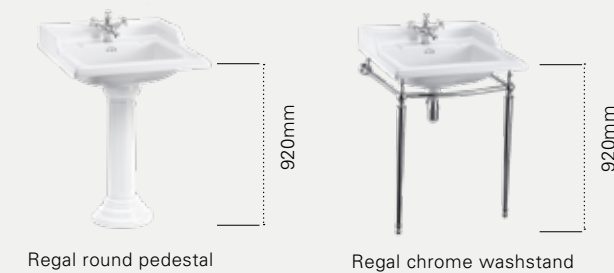

OPT FOR A TALLER BASIN INSTALLATION

Basin shapes	Size	Regal round pedestal	Regal chrome washstand
Rectangular	650 x 575	P9R £109	T49A CHR+T62 £468
Round	650 x 575	P9R £109	
Square	510 x 450		T52 CHR+T62 £468