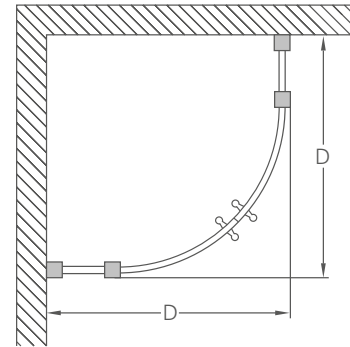

Shower tray prices exclude waste
Code: Z1205 Price: £10

QUADRANTS

OFFSET QUADRANTS

Right hand

Left hand

Size*	Adjustment min-max	Enclosure code	Enclosure price	Tray code	Tray price	Complete price
800 x 800	770 - 790	BU39 (C22)	£789	Z1192	£115	£904
900 x 900	870 - 890	BU40 (C23)	£799	Z1193	£128	£927