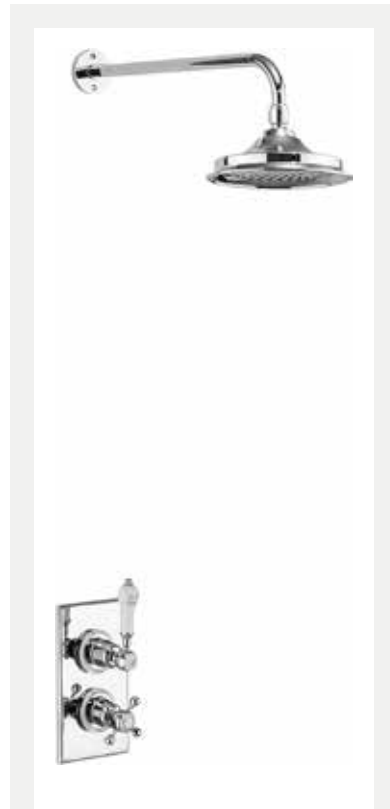

TRENT

Concealed thermostatic showers

Thermostatic single function brass valve with independent temperature control

Traditional brass faceplate and Claremont handle with ceramic lever

390mm adjustable fixed shower arm

6", 9", 12" Airburst shower head

White Ceramic	
TF1S+V16	£518
TF1S+V17	£598
TF1S+V60	£648

Black Ceramic	
TF1S BLA+V16	£518
TF1S BLA+V17	£598
TF1S BLA+V60	£648