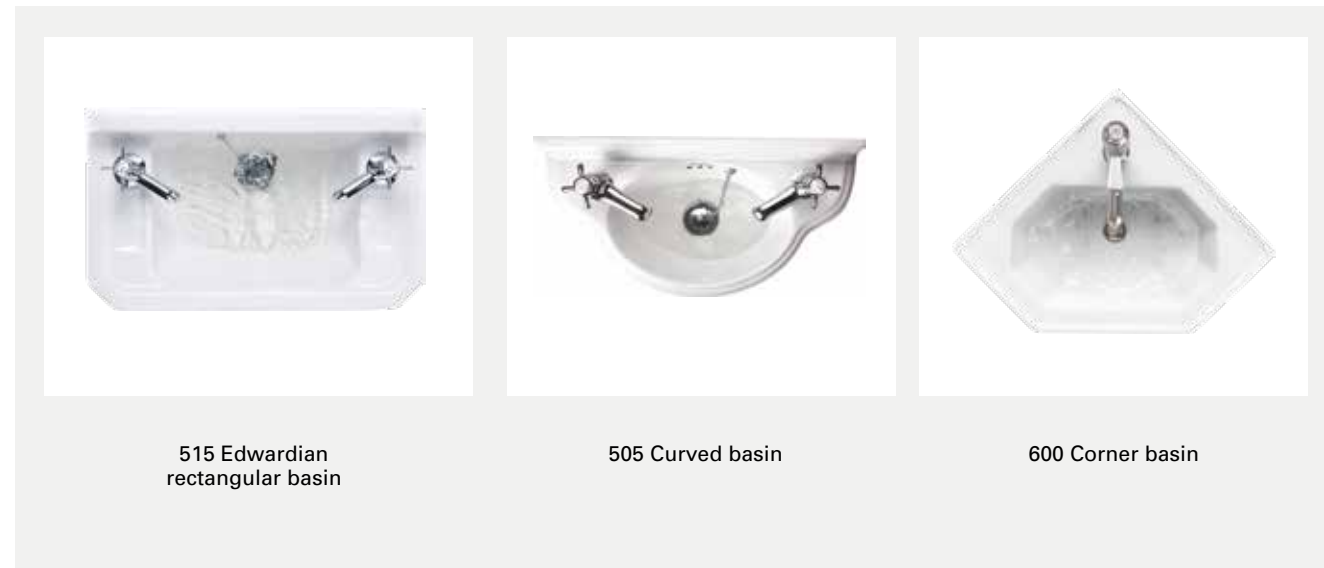

CLOAKROOM BASINS

Select your basin shape

515 Edwardian rectangular basin

505 Curved basin

600 Corner basin