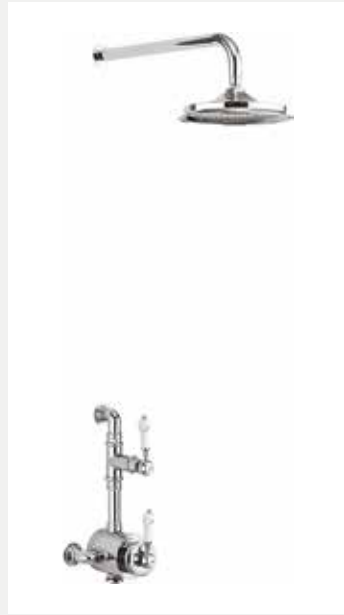

STOUR

Exposed thermostatic showers

Thermostatic single function brass valve with independent temperature control

Traditional brass body and Claremont handle with ceramic lever

6", 9", 12" AirBurst shower head

White Ceramic

BF1S+V16	£1,118
BF1S+V17	£1,198
BF1S+V60	£1,248