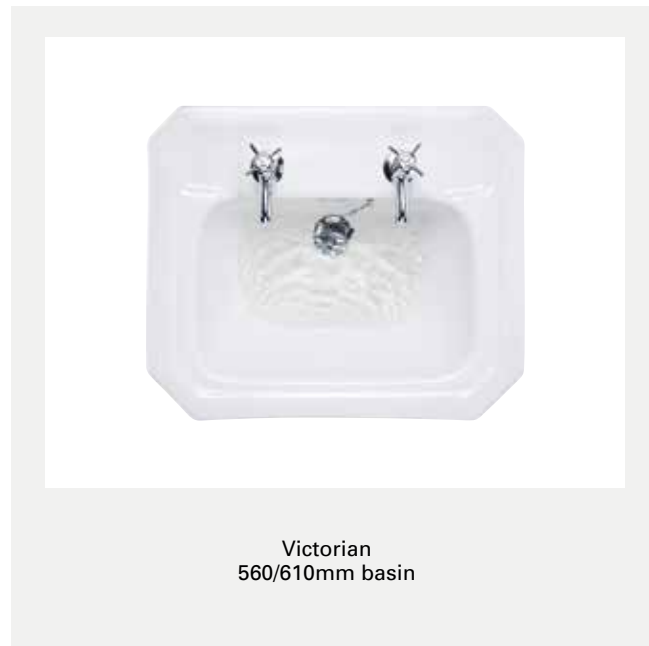

VICTORIAN BASINS

Select your basin shape

Victorian
560/610mm basin