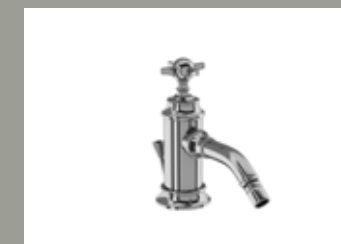

Chrome single lever bidet mixer with pop up waste

W: 65 D: 192 H: 174

Code: ARC13 CHR £249
Chrome lever: ARC67 CHR £69
White lever: ARC65 CHR £69
Black lever: ARC66 CHR £69
Complete price: £318