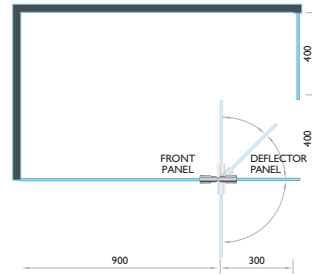

Hinged Deflector Panel

Example of Hinged Deflector Panel fitted in recess. Hinged Deflectors can be fitted with either Standard, Ceiling or Corner stabilising bars.