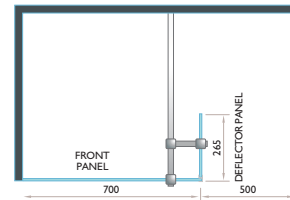

Fixed Deflector Panel

The fixed Deflector Panel is supplied with fittings to connect to standard stabilising bars only. **N.B. This product cannot be used with ceiling or angled stabilising bars.**