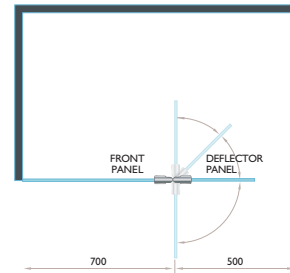

Hinged Deflector Panel

Example of Hinged Deflector Panel fitted in recess. Hinged Deflectors can be fitted with either Standard, Ceiling or Corner stabilising bars.